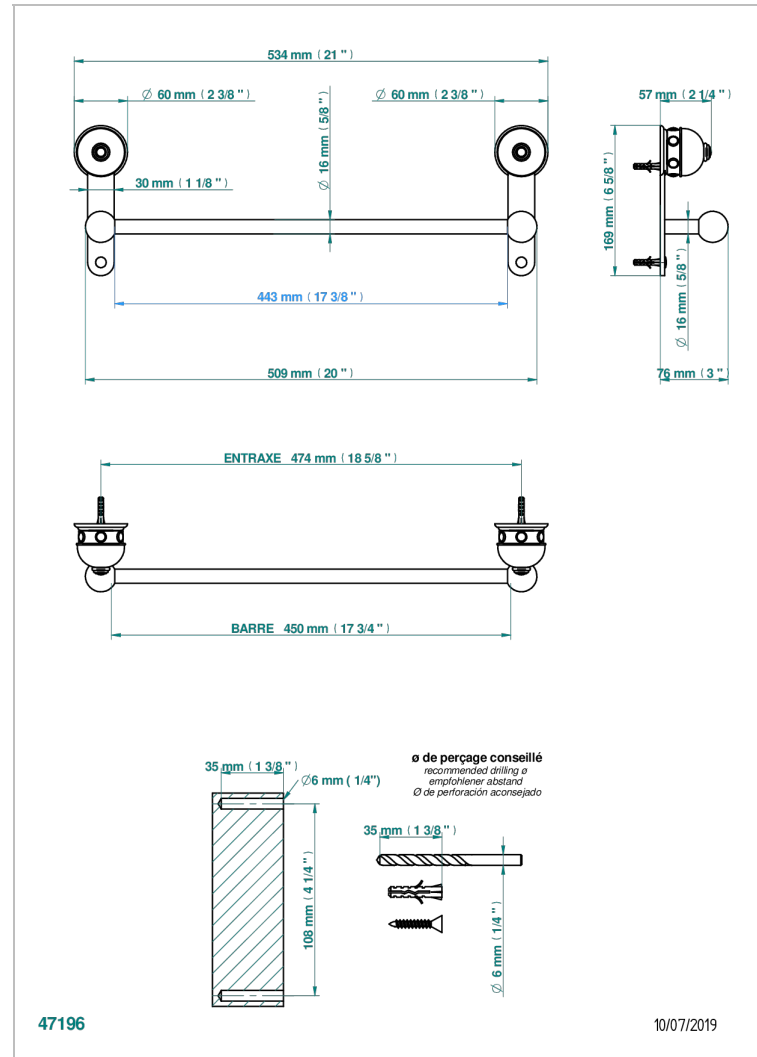

SULLY WHITE ONYX

U1S-514/45

Single towel rail, fixed rail, length: 450 mm

CHARACTERISTIC

- Sully white onyx
- Single towel rail, fixed rail, length: 450 mm

AVAILABLE FINITIONS

Antique nickel - H28
Black ceram - D30
Blush PVD - H62
Brass color PVD - H49
Brown bronze color PVD - F33
Gold color PVD - H52