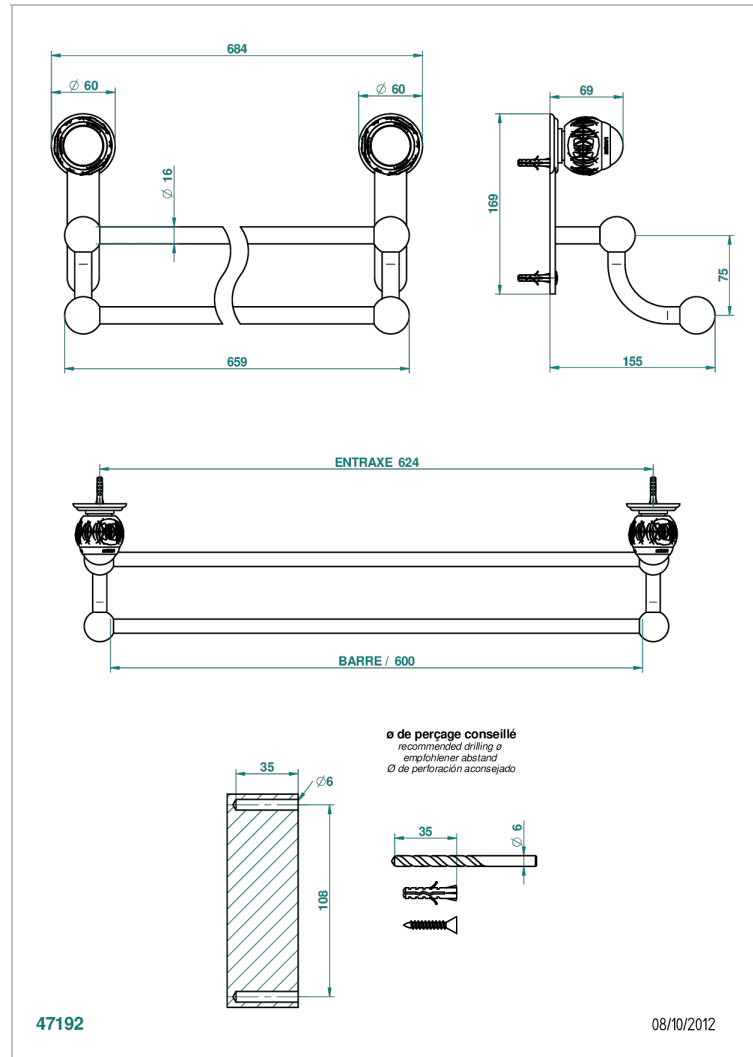

PANTHERE BLACK CRYSTAL

A2K-516/60

Double towel bar, 24" long

THG[®]
PARIS

CHARACTERISTIC

- Panthère Black crystal
- Double towel bar, 24" long

AVAILABLE FINITIONS

Black ceram - D30
Blush PVD - H62
Brass color PVD - H49
Brown bronze color PVD - F33
Chrome polished - A02
Chrome polished / gold polished - G02