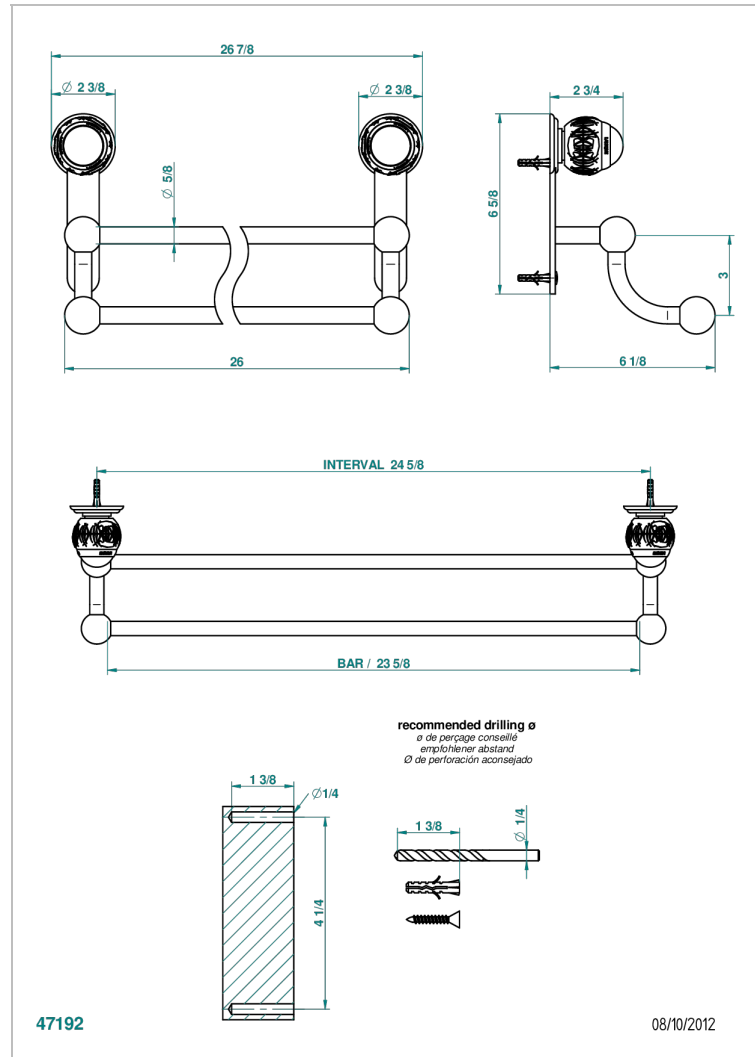

PANTHERE BLACK CRYSTAL

A2K-516/60

Double towel bar, 24" long

47192

08/10/2012

CHARACTERISTIC

- Panthère Black crystal
- Double towel bar, 24" long

AVAILABLE FINITIONS