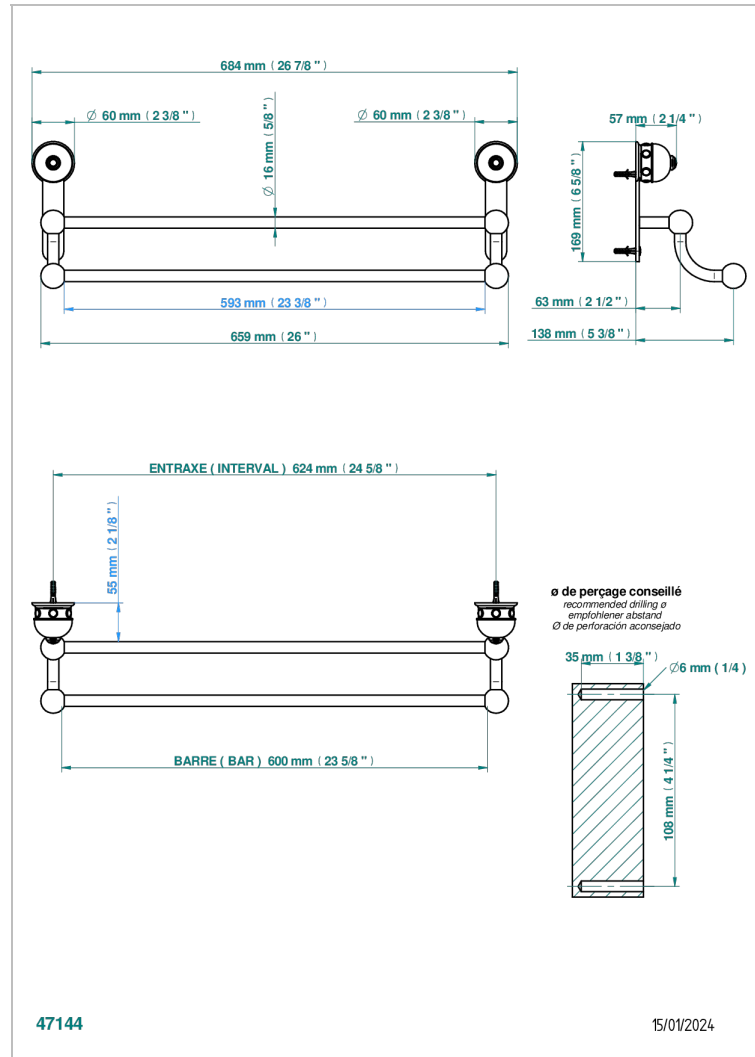

SULLY LAPIS LAZULI

A1W-516/60

Double towel bar, 24" long

CHARACTERISTIC

- Sully Lapis Lazuli
- Double towel bar, 24" long

AVAILABLE FINITIONS

Black ceram - D30
Blush PVD - H62
Brass color PVD - H49
Brown bronze color PVD - F33
Chrome polished - A02
Chrome polished / gold polished - G02