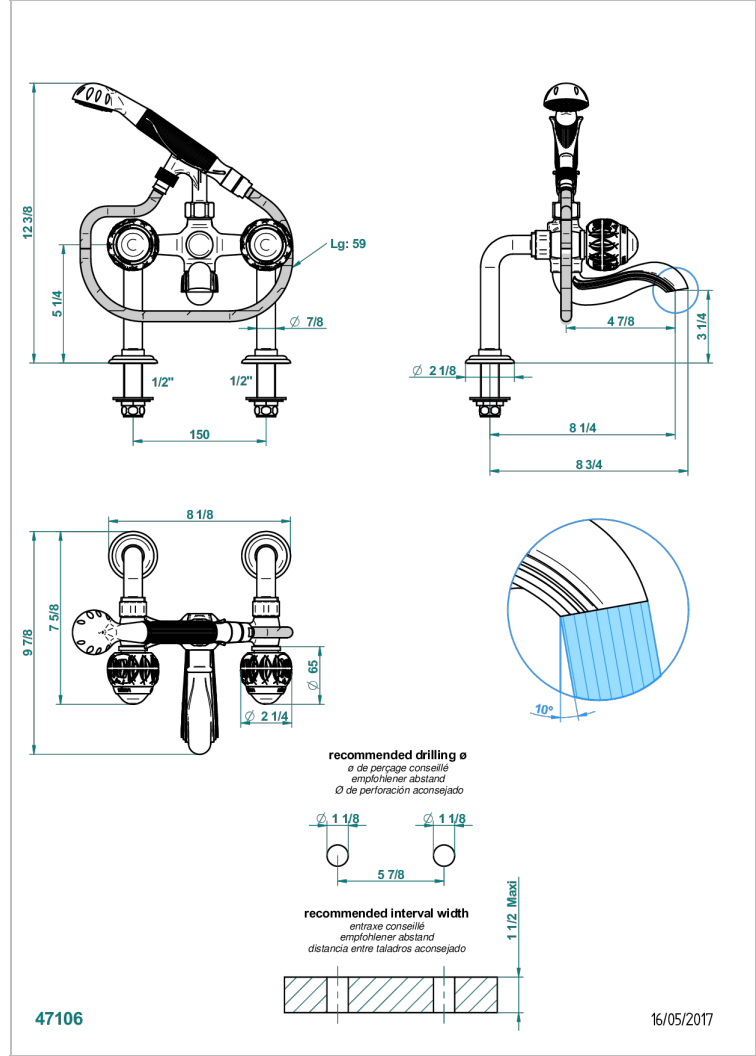

PANTHERE BLACK CRYSTAL

A2K-13G

Rim mounted 2-hole bath/telephone shower mixer, shower and hose

THG
PARIS

CHARACTERISTIC

- ACS : 21ACCLY034

TECHNICAL SPECS

- Recommandé : 3 bars (max. 5 bars) - Advised : 43,5 psi (max. 72 psi)
- Bec : 75 l/min à 3 bars - Douchette : 9,5 l/min à 3 bars
- Spout : 19,8 gpm at 43.5 psi - Handshower : 2.5 gpm at 43.5 psi

STANDARDS

AVAILABLE FINITIONS

Antique nickel - H28
Black ceram - D30
Blush PVD - H62
Brass color PVD - H49
Brown bronze color PVD - F33
Gold color PVD - H52

Graphite PVD - H64
Lacquered light bronze - D01
Matt Umber PVD - H67
Matt blush PVD - H60
Matt brass color PVD - H50
Matt brown bronze color PVD - F34