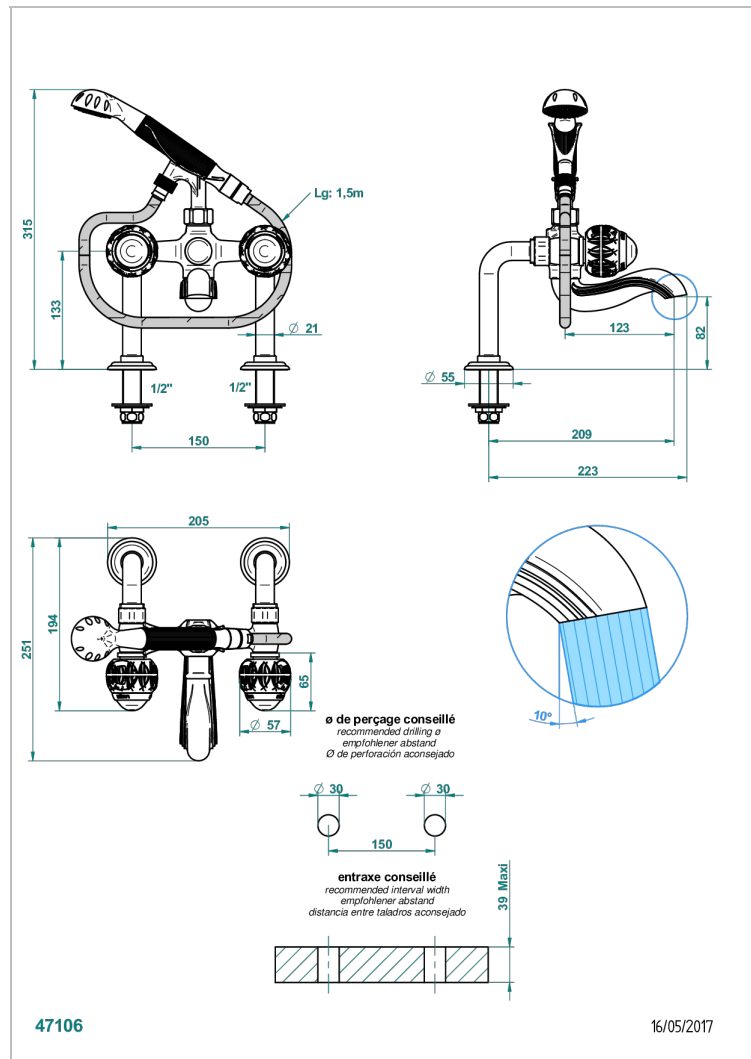

PANTHERE BLACK CRYSTAL

A2K-13G

Rim mounted 2-hole bath/telephone shower mixer, shower and hose

THG[®]
PARIS

CHARACTERISTIC

- ACS : 21ACCLY034

TECHNICAL SPECS

- Recommandé : 3 bars (max. 5 bars) - Advised : 43,5 psi (max. 72 psi)
- Bec : 75 l/min à 3 bars - Douchette : 9,5 l/min à 3 bars
- Spout : 19,8 gpm at 43.5 psi - Handshower : 2.5 gpm at 43.5 psi

STANDARDS

AVAILABLE FINITIONS

Antique nickel - H28
Black ceram - D30
Blush PVD - H62
Brass color PVD - H49
Brown bronze color PVD - F33
Gold color PVD - H52

Graphite PVD - H64
Lacquered light bronze - D01
Matt Umber PVD - H67
Matt blush PVD - H60
Matt brass color PVD - H50
Matt brown bronze color PVD - F34