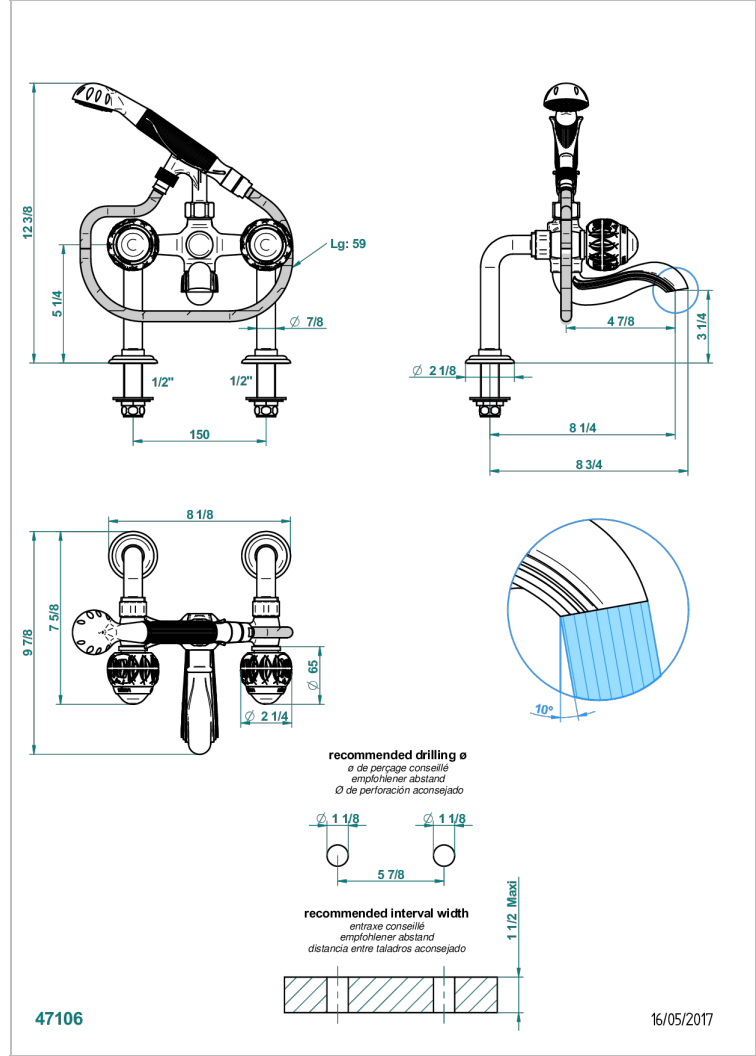

PANTHERE BLACK CRYSTAL

A2K-13G

Rim mounted 2-hole bath/telephone shower mixer, shower and hose

THG[®]
PARIS

CHARACTERISTIC

- ACS : 21ACCLY034

TECHNICAL SPECS

- Recommandé : 3 bars (max. 5 bars) - Advised : 43,5 psi (max. 72 psi)
- Bec : 75 l/min à 3 bars - Douchette : 9,5 l/min à 3 bars
- Spout : 19,8 gpm at 43.5 psi - Handshower : 2.5 gpm at 43.5 psi

STANDARDS

AVAILABLE FINITIONS

Antique nickel - H28
Black ceram - D30
Blush PVD - H62
Brass color PVD - H49
Brown bronze color PVD - F33
Gold color PVD - H52

Graphite PVD - H64
Lacquered light bronze - D01
Matt Umber PVD - H67
Matt blush PVD - H60
Matt brass color PVD - H50
Matt brown bronze color PVD - F34