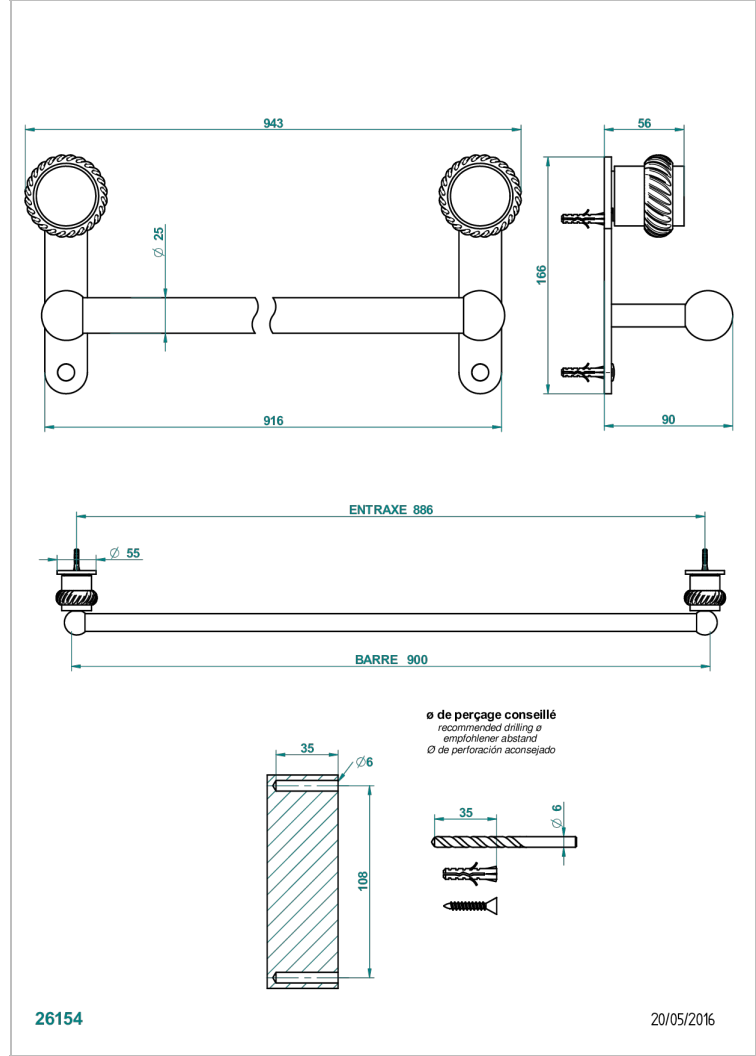

DIPLOMATE ROPED RINGS

U4C-526

Bath towel holder, length: 900 mm

THG[®]
PARIS

CHARACTERISTIC

- Diplomate Roped rings
- Bath towel holder, length: 900 mm

AVAILABLE FINITIONS

Antique nickel - H28
Black ceram - D30
Blush PVD - H62
Brass color PVD - H49
Brown bronze color PVD - F33
Gold color PVD - H52