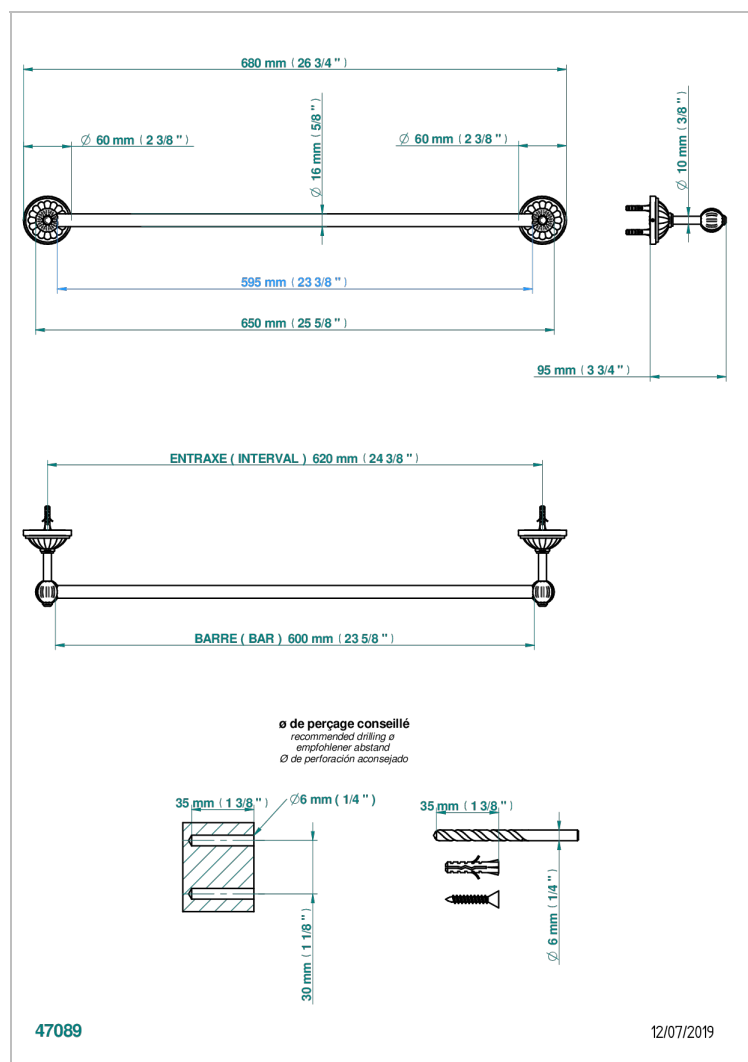

MANDARINE SATINY CRYSTAL

U1E-514/60

Towel bar, 24" long

CHARACTERISTIC

- Mandarine Satiny crystal
- Towel bar, 24" long

AVAILABLE FINITIONS

Black ceram - D30
Blush PVD - H62
Brass color PVD - H49
Brown bronze color PVD - F33
Chrome polished - A02
Chrome polished / gold polished - G02