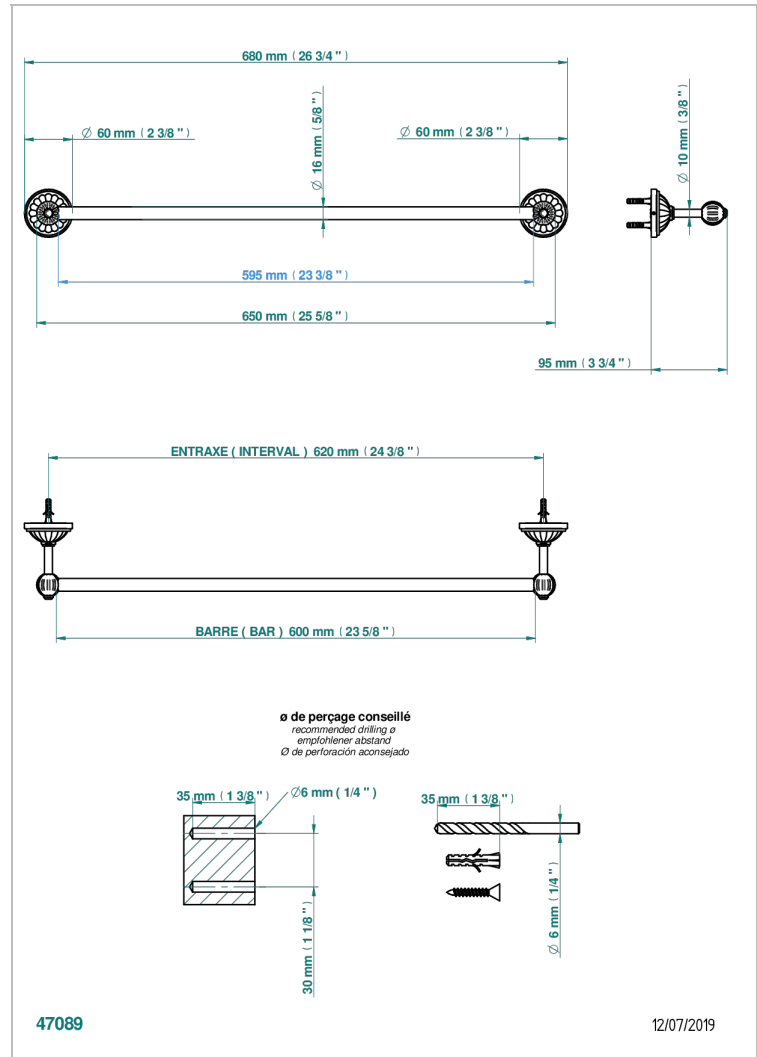

MANDARINE SATIN CRYSTAL

U1E-514/60

Single towel rail, fixed rail, length: 600 mm

CHARACTERISTIC

- Mandarin Satin crystal
- Single towel rail, fixed rail, length: 600 mm

AVAILABLE FINITIONS

Antique nickel - H28
Black ceram - D30
Blush PVD - H62
Brass color PVD - H49
Brown bronze color PVD - F33
Gold color PVD - H52