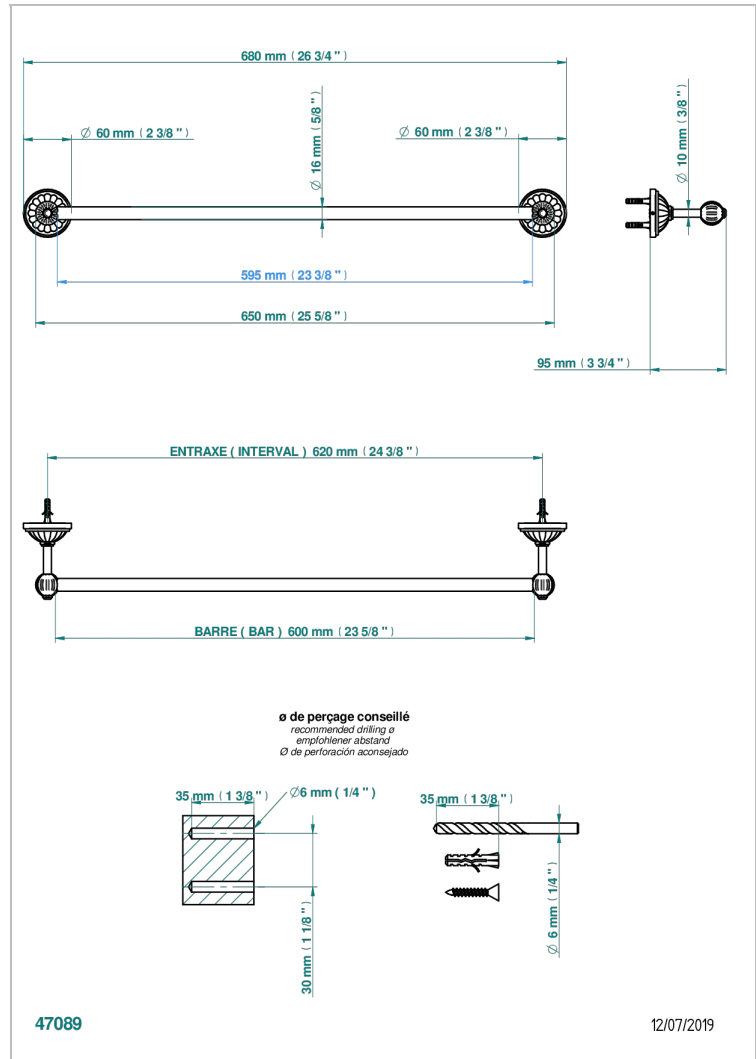

MANDARINE SATIN CRYSTAL

U1E-514/60

Single towel rail, fixed rail, length: 600 mm

CHARACTERISTIC

- Mandarin Satin crystal
- Single towel rail, fixed rail, length: 600 mm

AVAILABLE FINITIONS

Antique nickel - H28
Black ceram - D30
Blush PVD - H62
Brass color PVD - H49
Brown bronze color PVD - F33
Gold color PVD - H52

Nickel color PVD - H55
Polished chrome (color finish) - A02
Polished chrome / Polished gold (color finish) - G02
Polished gold (color finish) - F01
Polished nickel - B01
Soft gold - F30

Soft matt gold - F31
Umber PVD - H66
Varnished matt antique red copper (color finish) - H07