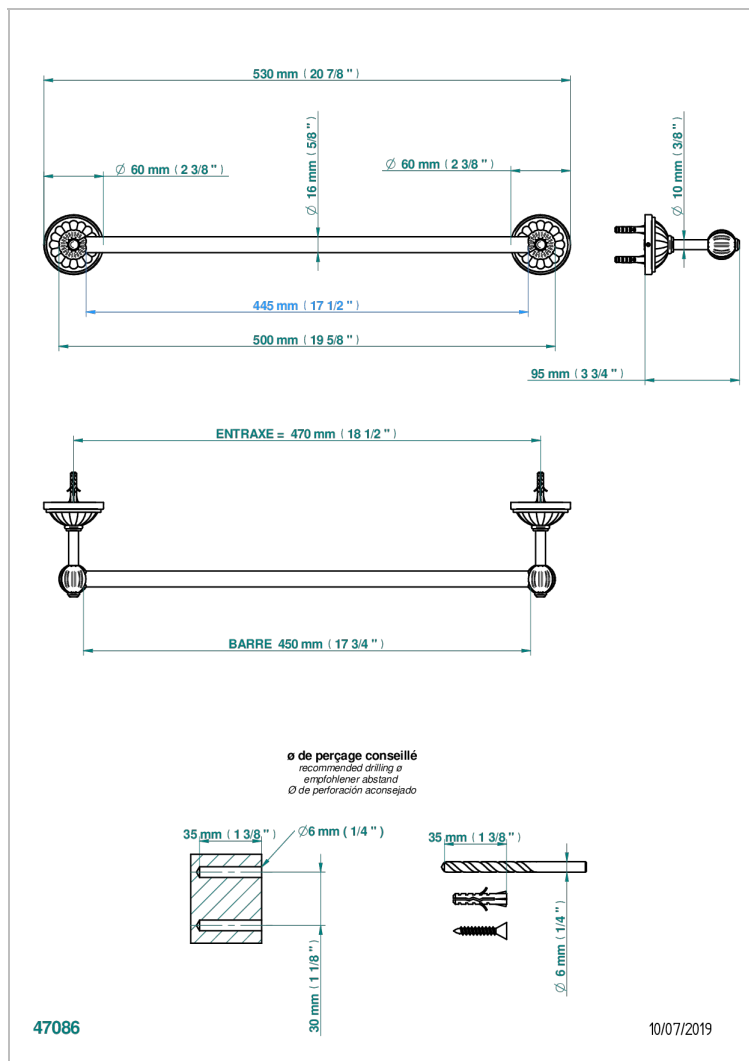

MANDARINE CRISTAL SATINADO

U1E-514/45

Single towel rail, fixed rail, length: 450 mm

THG[®]
PARIS

CARACTERÍSTICAS

- Mandarine cristal satinado
- Single towel rail, fixed rail, length: 450 mm

ACABADOS DISPONIBLES