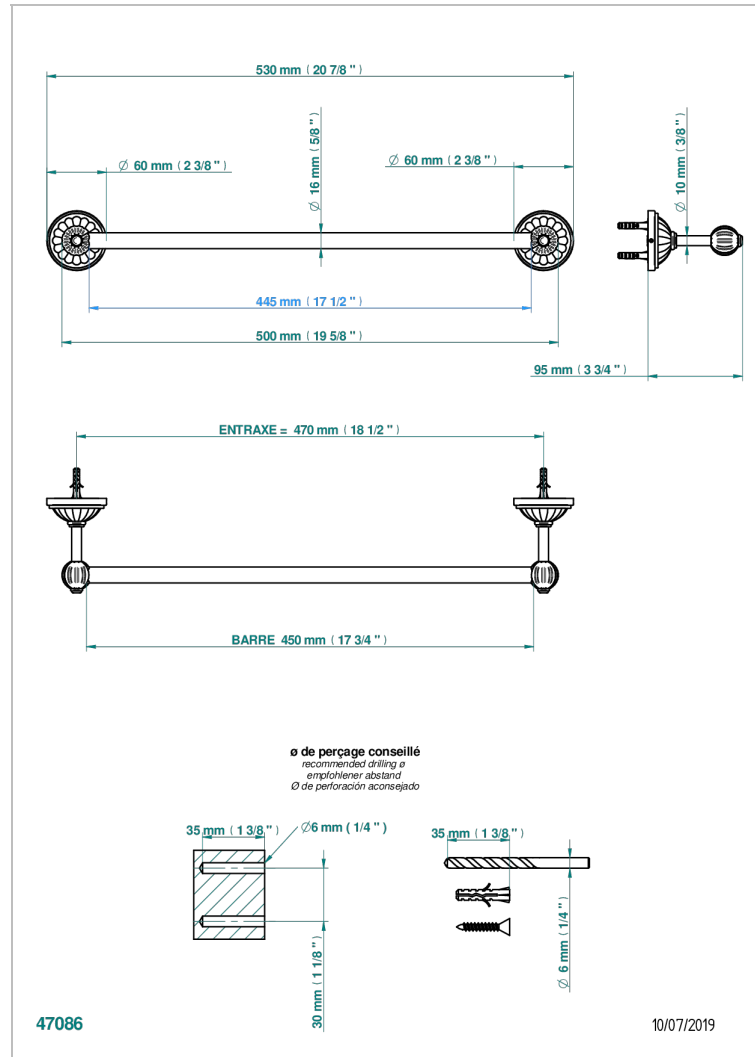

MANDARINE SATINY CRYSTAL

U1E-514/45

Towel bar, 18" long

CHARACTERISTIC

- Mandarine Satiny crystal
- Towel bar, 18" long

AVAILABLE FINITIONS

Black ceram - D30
Blush PVD - H62
Brass color PVD - H49
Brown bronze color PVD - F33
Chrome polished - A02
Chrome polished / gold polished - G02