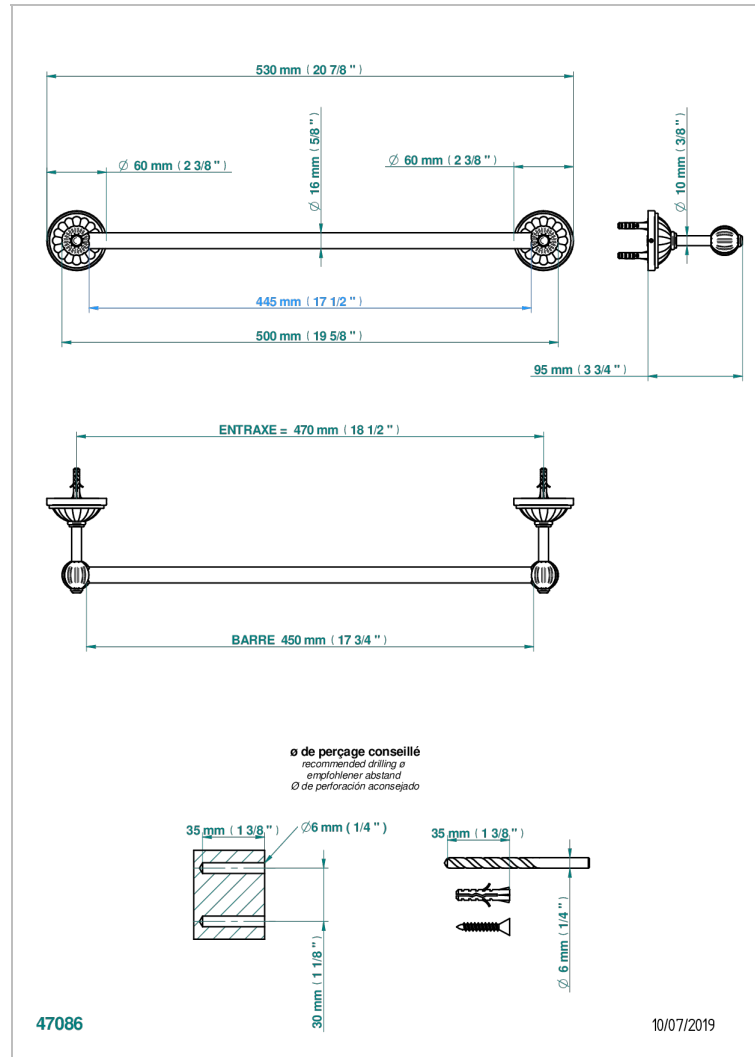

# MANDARINE SATIN CRYSTAL

U1E-514/45

Single towel rail, fixed rail, length: 450 mm

THG<sup>®</sup>  
PARIS

## CHARACTERISTIC

- Mandarin Satin crystal
- Single towel rail, fixed rail, length: 450 mm