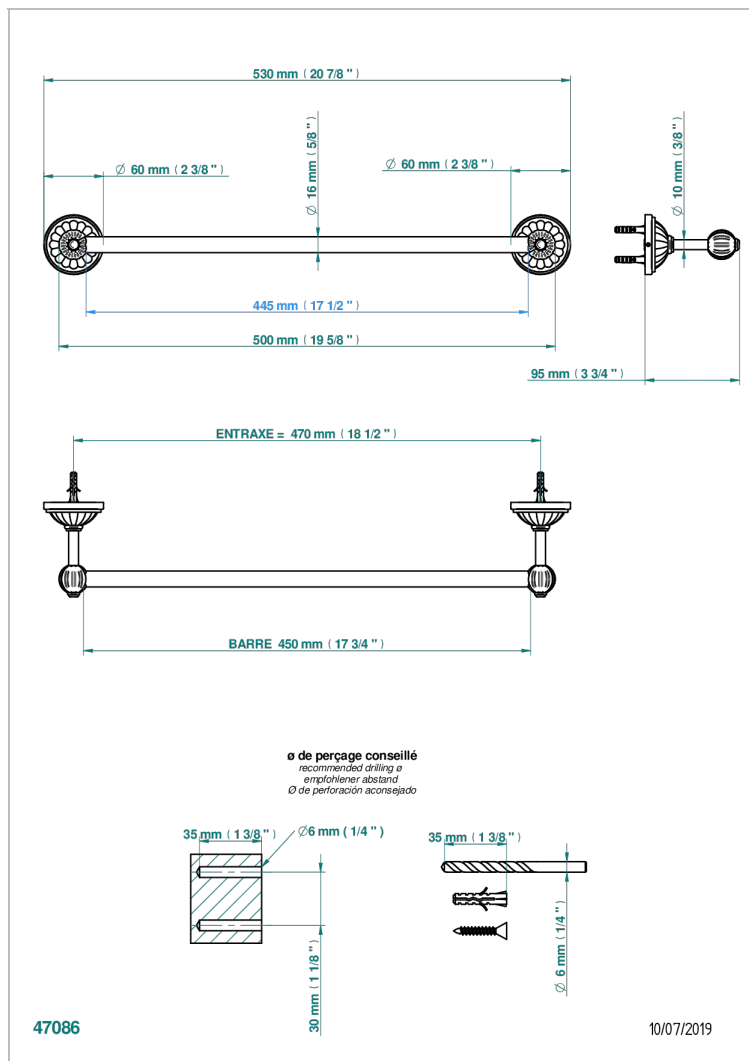

# MANDARINE CRISTAL SATINADO

U1E-514/45

Single towel rail, fixed rail, length: 450 mm

THG<sup>®</sup>  
PARIS

## CARACTERÍSTICAS

- Mandarine cristal satinado
- Single towel rail, fixed rail, length: 450 mm