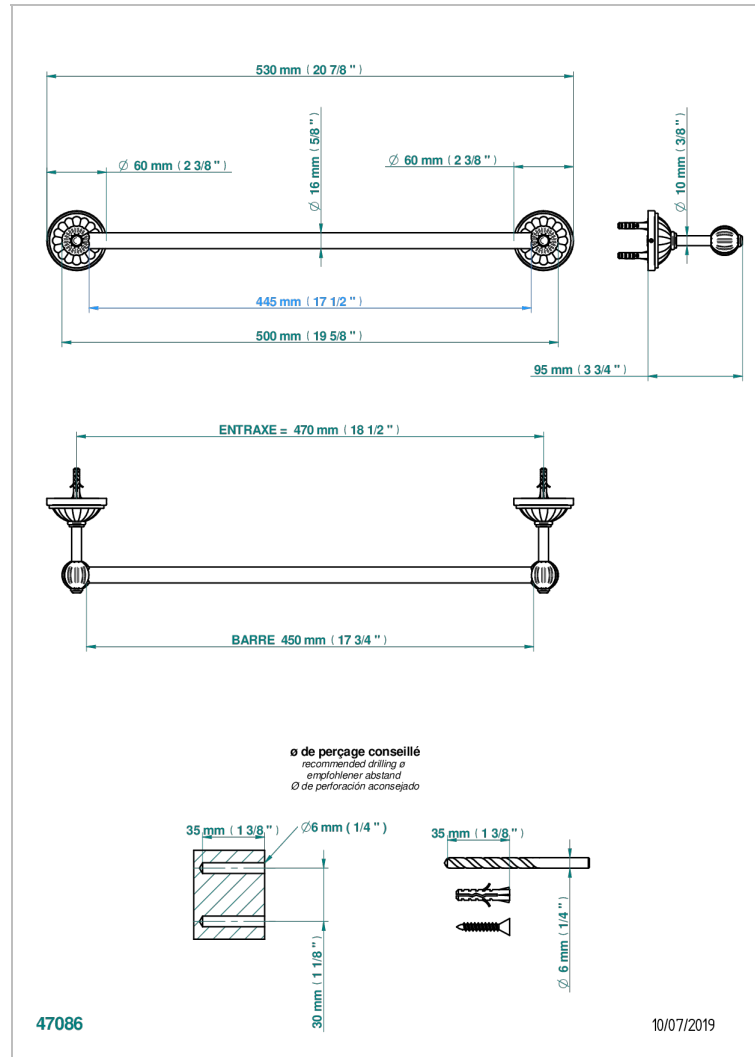

MANDARINE SATIN CRYSTAL

U1E-514/45

Single towel rail, fixed rail, length: 450 mm

CHARACTERISTIC

- Mandarin Satin crystal
- Single towel rail, fixed rail, length: 450 mm

AVAILABLE FINITIONS

Antique nickel - H28
Black ceram - D30
Blush PVD - H62
Brass color PVD - H49
Brown bronze color PVD - F33
Gold color PVD - H52