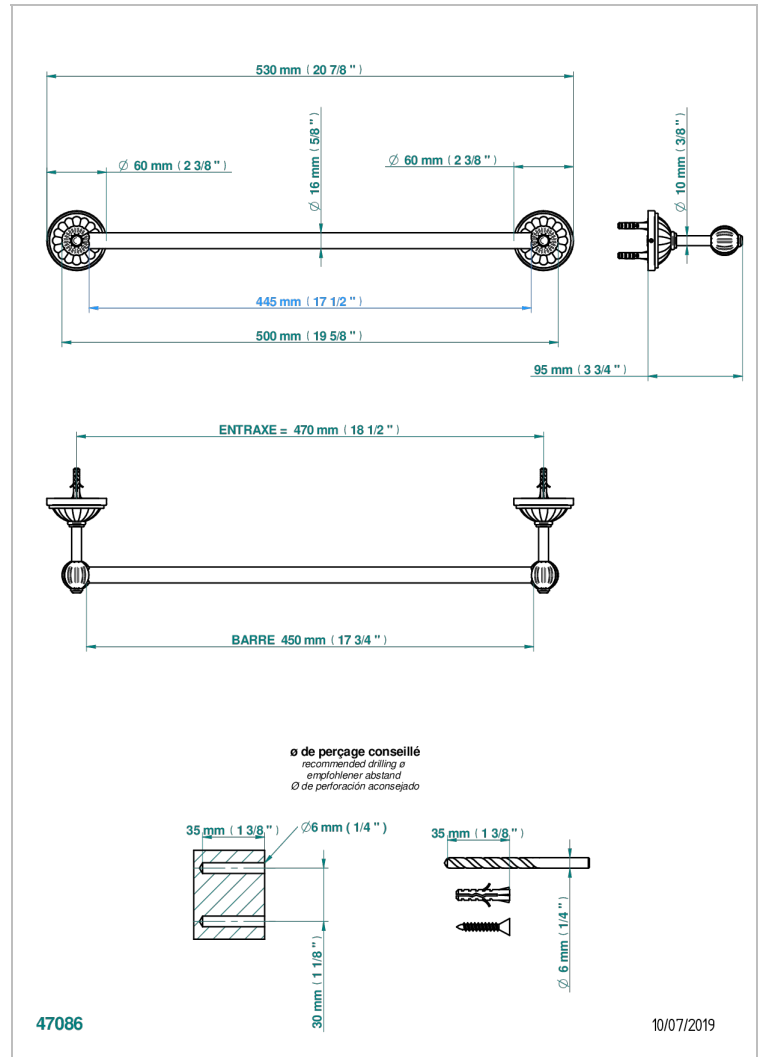

# MANDARINE CRISTAL SATINADO

U1E-514/45

Single towel rail, fixed rail, length: 450 mm

THG<sup>®</sup>  
PARIS

## CARACTERÍSTICAS

- Mandarine cristal satinado
- Single towel rail, fixed rail, length: 450 mm