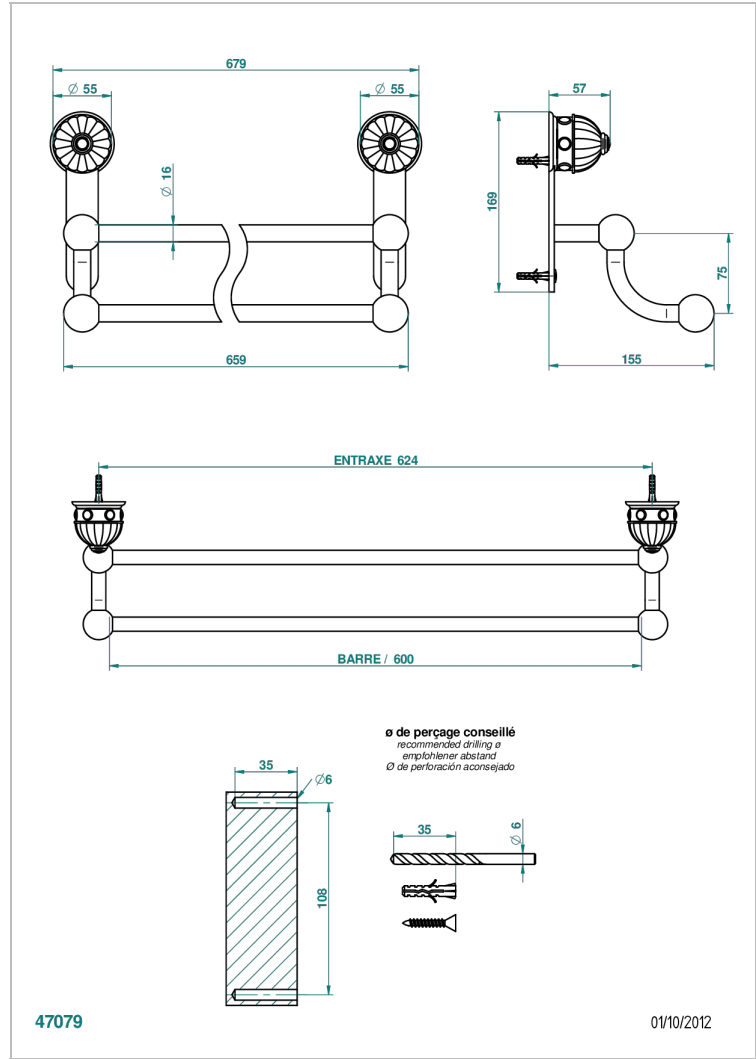

CHEVERNY LAPIS LAZULI

A1T-516/60

Double towel bar, 24" long

CHARACTERISTIC

- Cheverny Lapis Lazuli
- Double towel bar, 24" long

AVAILABLE FINITIONS

Black ceram - D30
Blush PVD - H62
Brass color PVD - H49
Brown bronze color PVD - F33
Chrome polished - A02
Chrome polished / gold polished - G02

Matt nickel color PVD - H56
Nickel antique / Sovereign - H28
Nickel color PVD - H55
Nickel polished - B01
Soft gold - F30
Soft matt gold - F31

Umber PVD - H66