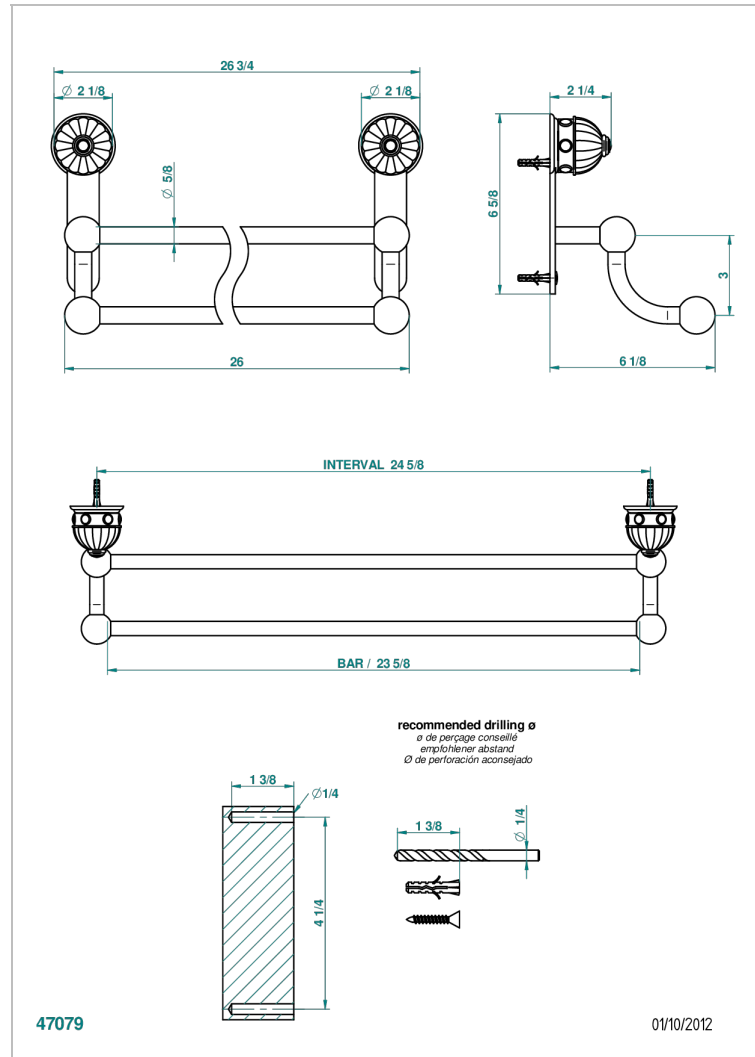

CHEVERNY LAPIS LAZULI

A1T-516/60

Double towel bar, 24" long

CHARACTERISTIC

- Cheverny Lapis Lazuli
- Double towel bar, 24" long

AVAILABLE FINITIONS

Black ceram - D30
 Blush PVD - H62
 Brass color PVD - H49
 Brown bronze color PVD - F33
 Chrome polished - A02
 Chrome polished / gold polished - G02