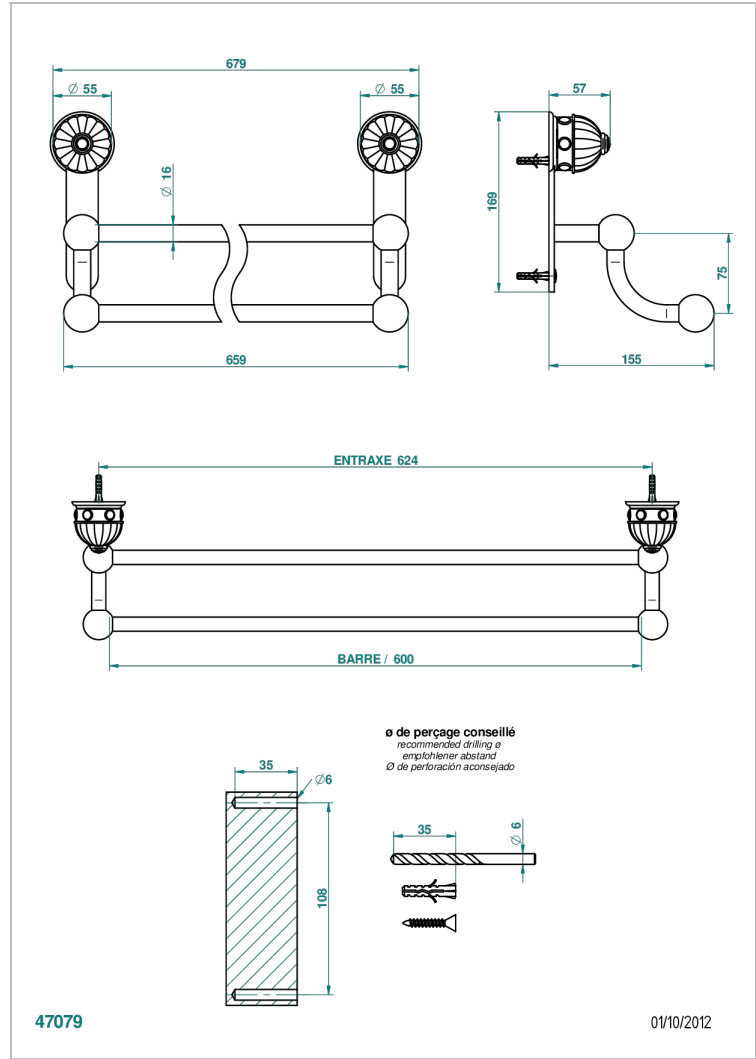

CHEVERNY LAPIS LAZULI

A1T-516/60

Towel rail, 2 fixed rails, length: 600 mm

CHARACTERISTIC

- Cheverny Lapis Lazuli
- Towel rail, 2 fixed rails, length: 600 mm

AVAILABLE FINITIONS

Antique nickel - H28
Black ceram - D30
Blush PVD - H62
Brass color PVD - H49
Brown bronze color PVD - F33
Gold color PVD - H52