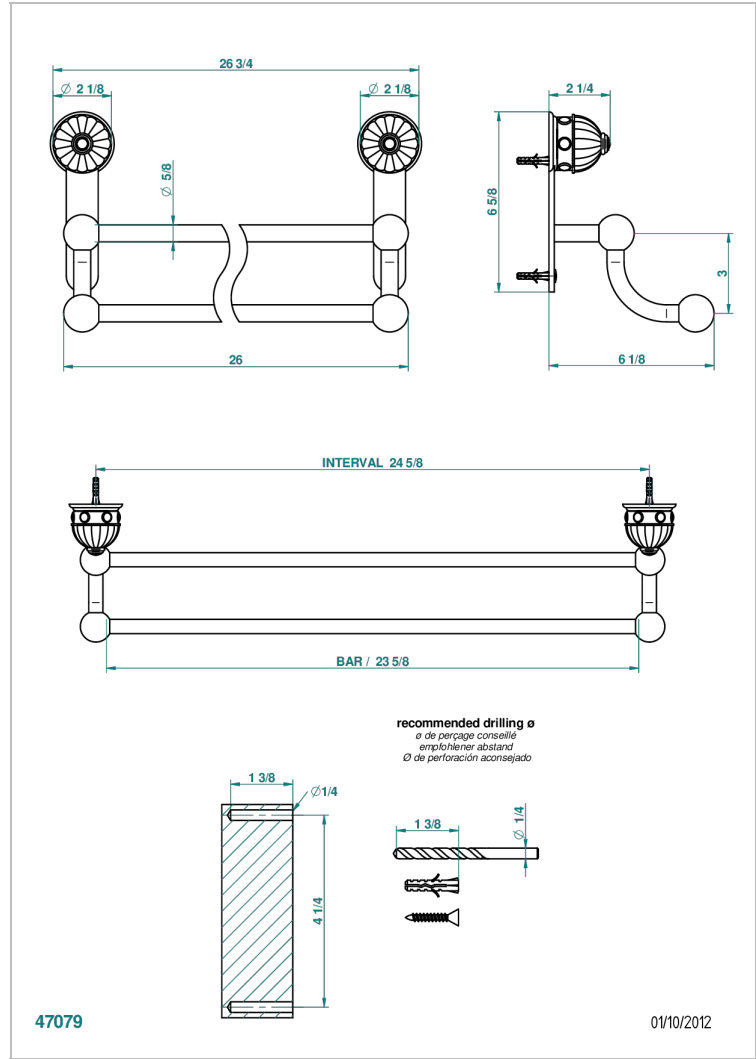

CHEVERNY LAPIS LAZULI

A1T-516/60

Towel rail, 2 fixed rails, length: 600 mm

THG[®]
PARIS

CHARACTERISTIC

- Cheverny Lapis Lazuli
- Towel rail, 2 fixed rails, length: 600 mm

AVAILABLE FINITIONS

Antique nickel - H28
 Black ceram - D30
 Blush PVD - H62
 Brass color PVD - H49
 Brown bronze color PVD - F33
 Gold color PVD - H52