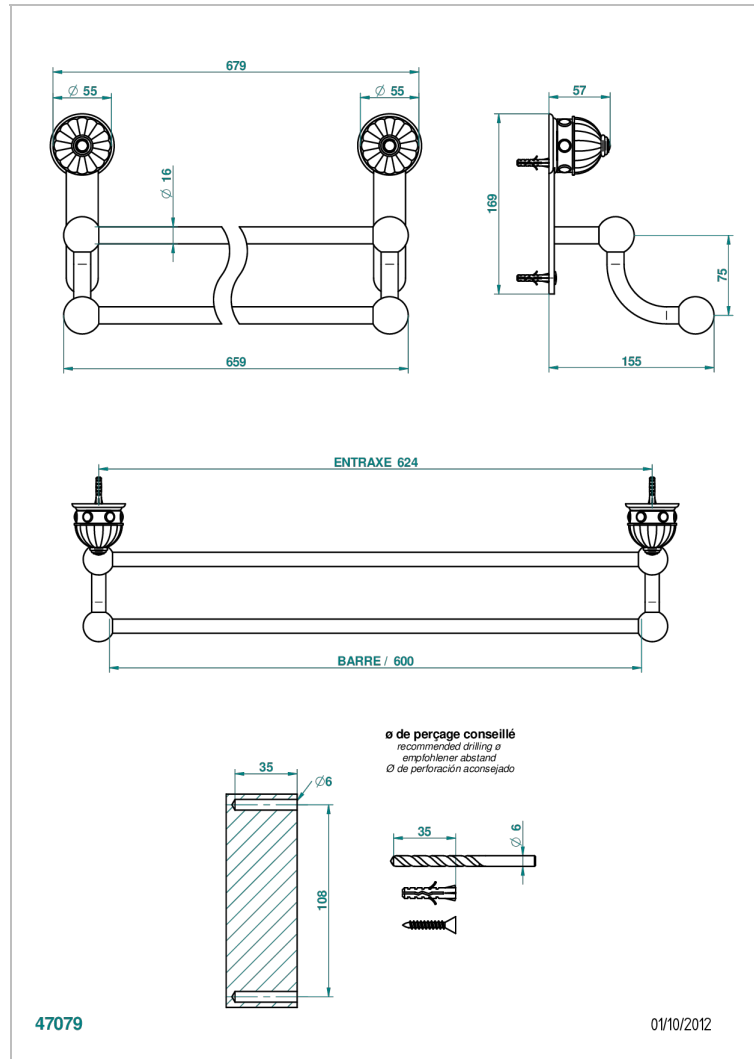

CHEVERNY LAPIS LAZULI

A1T-516/60

Towel rail, 2 fixed rails, length: 600 mm

THG[®]
PARIS

CHARACTERISTIC

- Cheverny Lapis Lazuli
- Towel rail, 2 fixed rails, length: 600 mm

AVAILABLE FINITIONS

Antique nickel - H28
Black ceram - D30
Blush PVD - H62
Brass color PVD - H49
Brown bronze color PVD - F33
Gold color PVD - H52