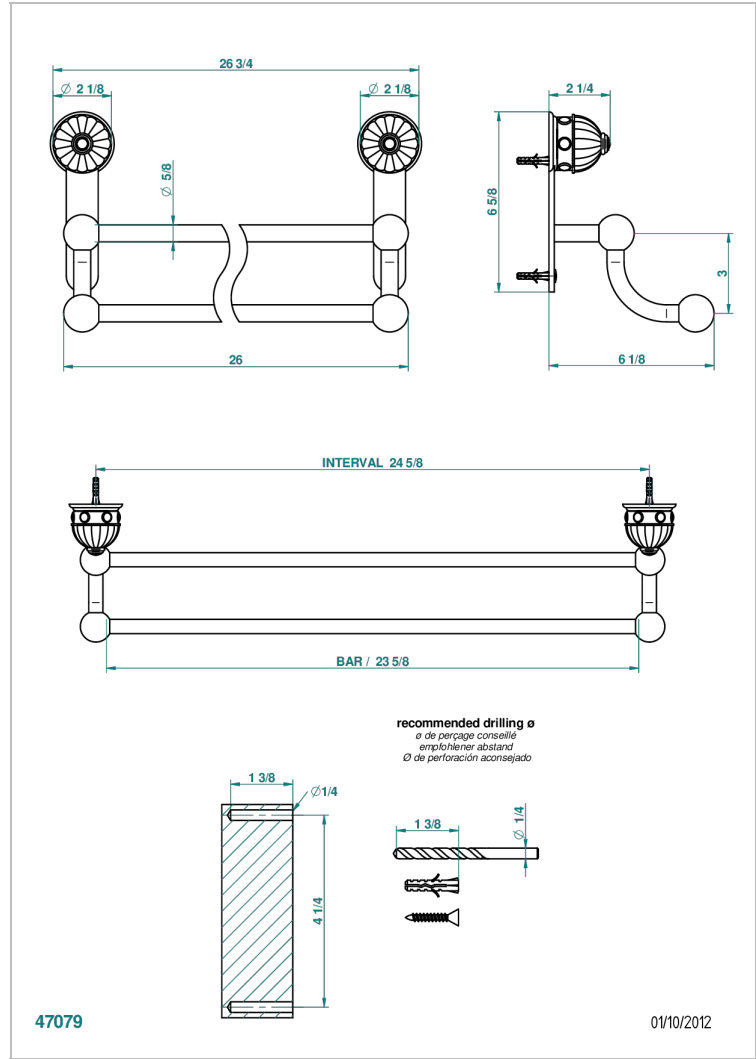

# CHEVERNY LAPIS LAZULI

A1T-516/60

Towel rail, 2 fixed rails, length: 600 mm

## CHARACTERISTIC

- Cheverny Lapis Lazuli
- Towel rail, 2 fixed rails, length: 600 mm