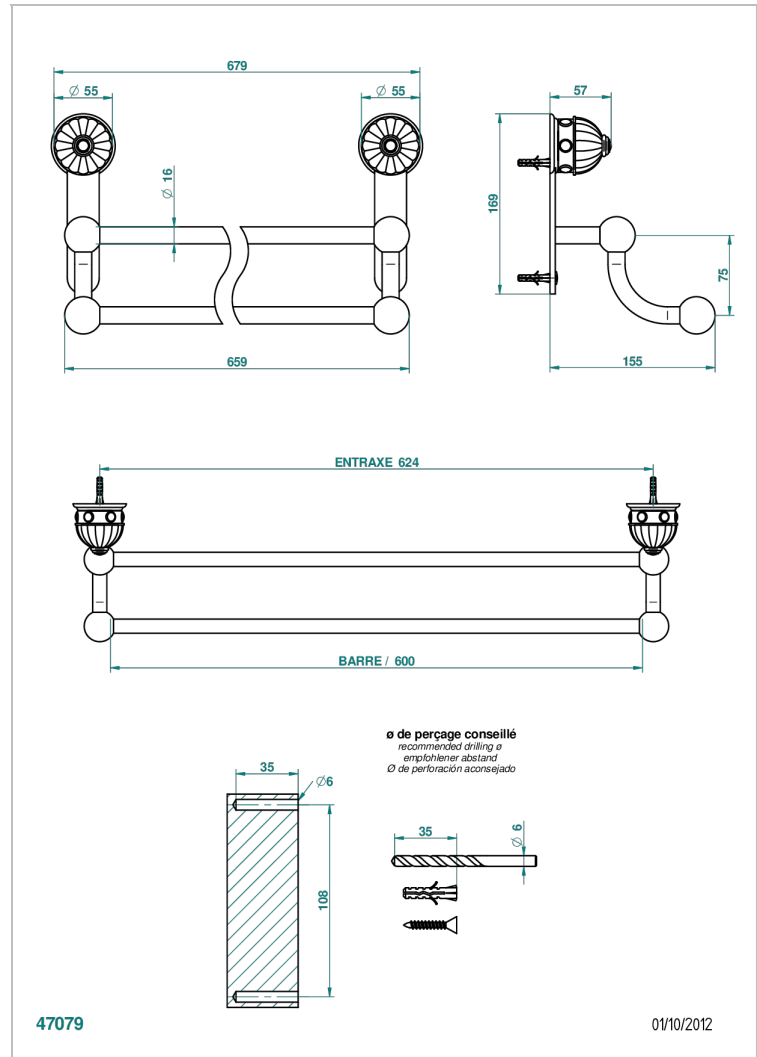

# AMBOISE LAPIS LAZULI

A1K-516/60

Towel rail, 2 fixed rails, length: 600 mm

THG<sup>®</sup>  
PARIS

## CARACTERÍSTICAS

- Amboise Lapis Lazuli
- Towel rail, 2 fixed rails, length: 600 mm