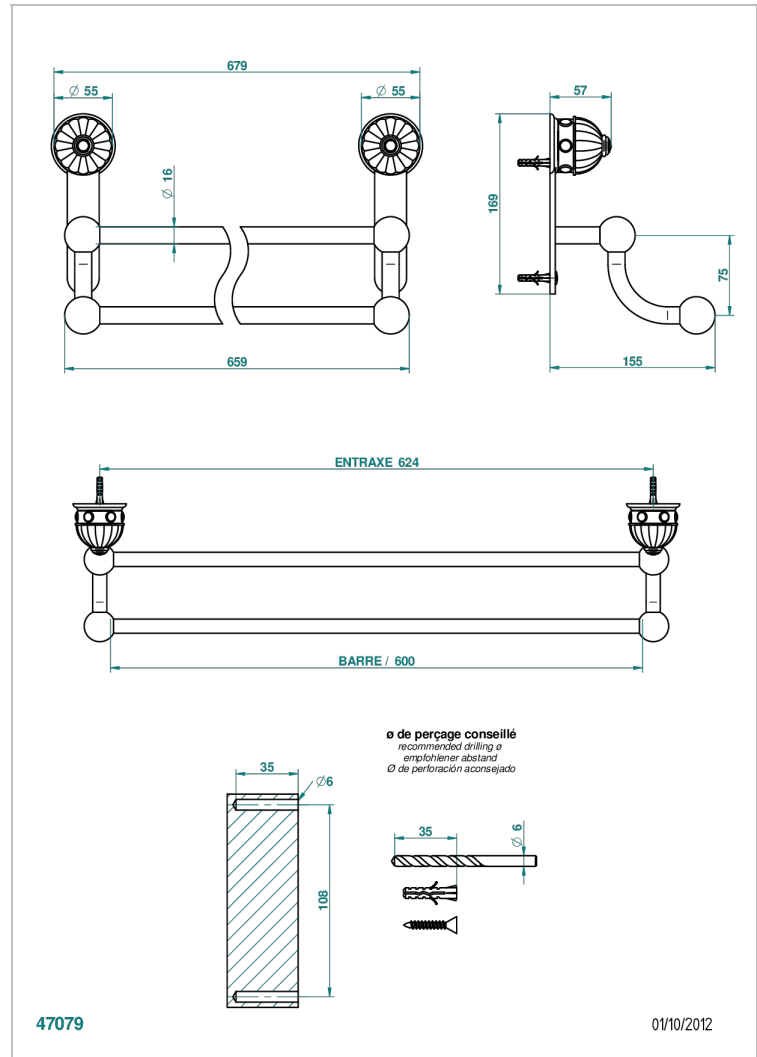

AMBOISE LAPIS LAZULI

A1K-516/60

Double towel bar, 24" long

CHARACTERISTIC

- Amboise Lapis Lazuli
- Double towel bar, 24" long

AVAILABLE FINITIONS

Black ceram - D30
Blush PVD - H62
Brass color PVD - H49
Brown bronze color PVD - F33
Chrome polished - A02
Chrome polished / gold polished - G02

Matt nickel color PVD - H56
Nickel antique / Sovereign - H28
Nickel color PVD - H55
Nickel polished - B01
Soft gold - F30
Soft matt gold - F31

Umber PVD - H66