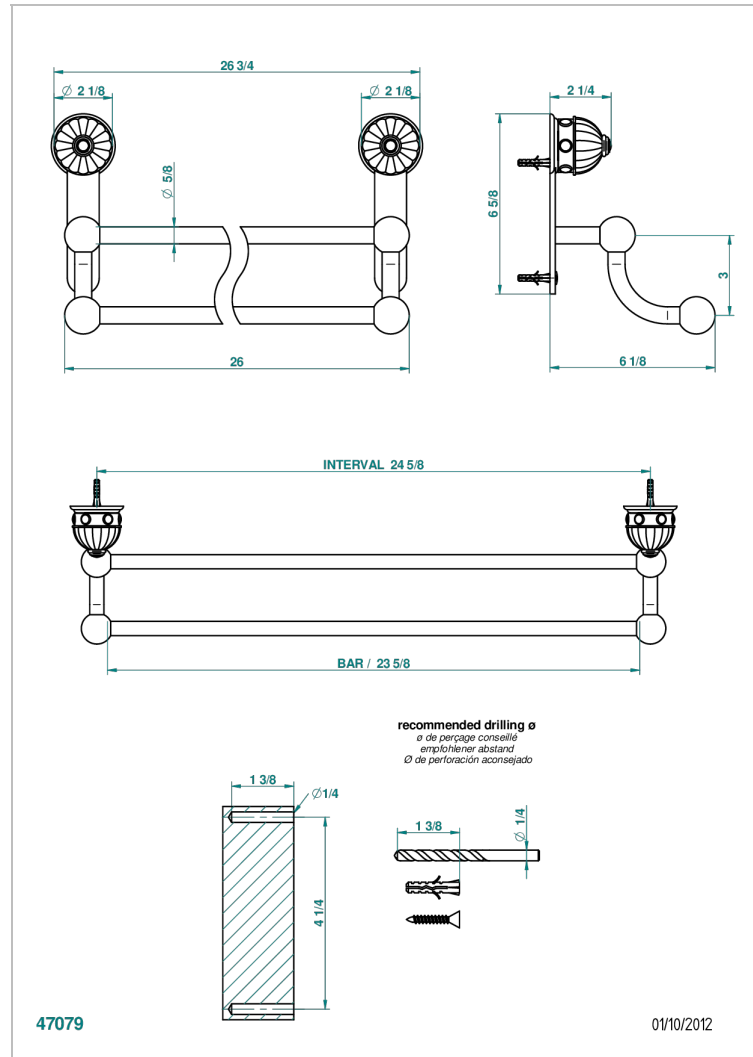

# AMBOISE LAPIS LAZULI

A1K-516/60

Towel rail, 2 fixed rails, length: 600 mm

## CARACTERÍSTICAS

- Amboise Lapis Lazuli
- Towel rail, 2 fixed rails, length: 600 mm