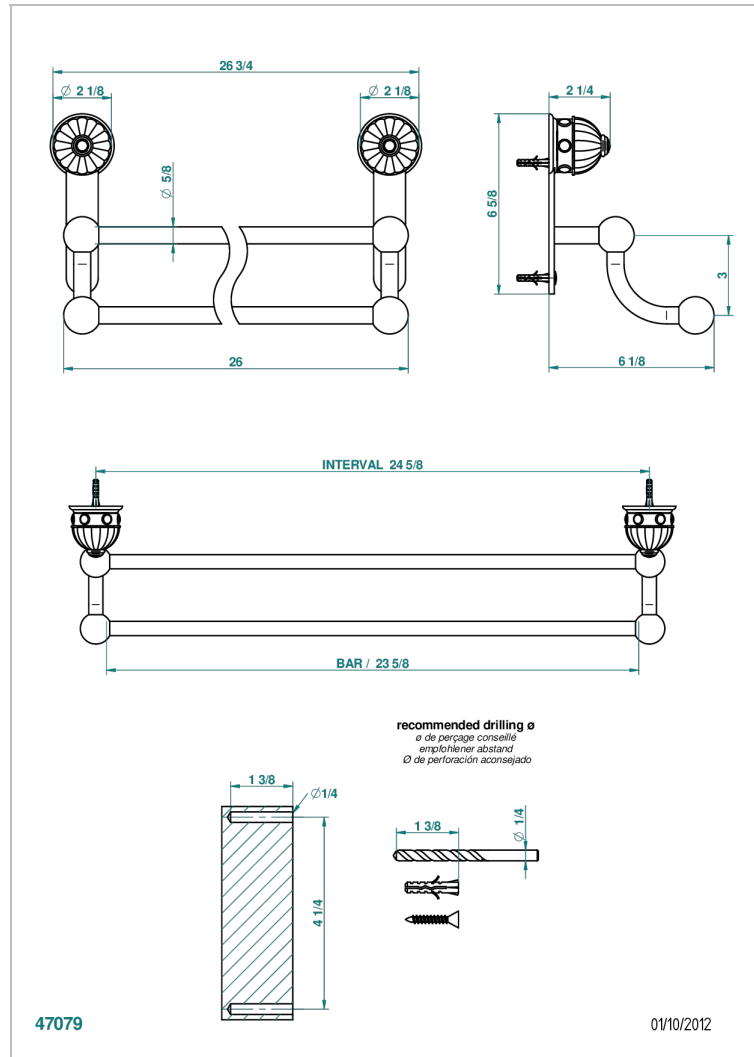

# AMBOISE LAPIS LAZULI

A1K-516/60

Double towel bar, 24" long

## CHARACTERISTIC

- Amboise Lapis Lazuli
- Double towel bar, 24" long