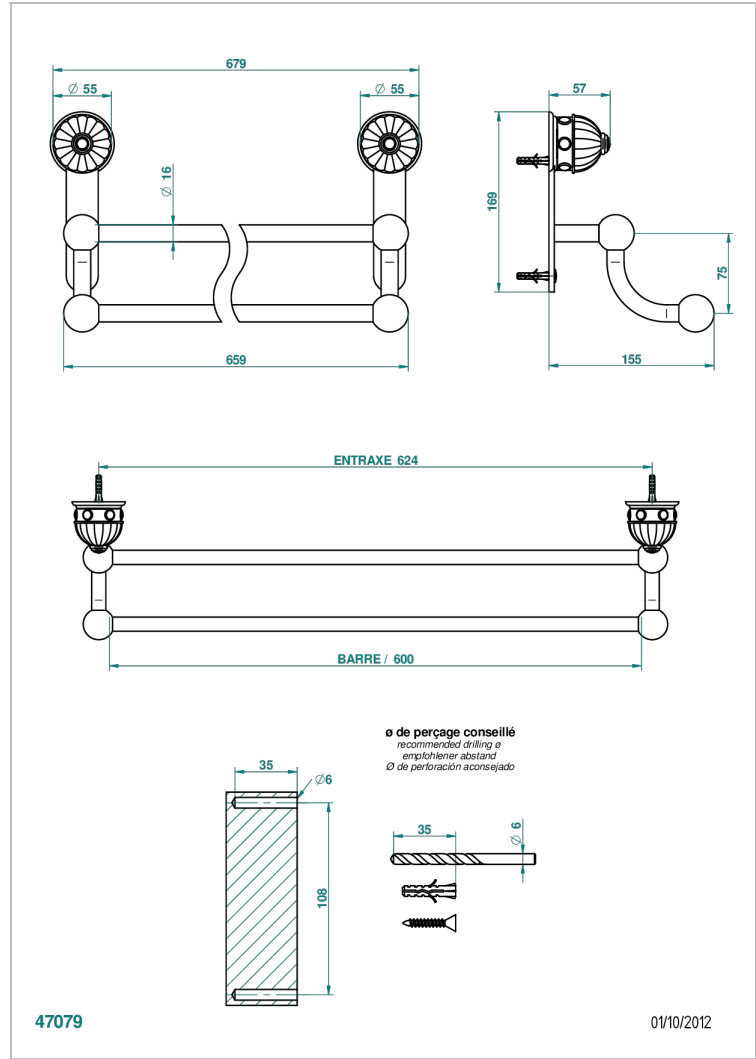

AMBOISE LAPIS LAZULI

A1K-516/60

Towel rail, 2 fixed rails, length: 600 mm

CHARACTERISTIC

- Amboise Lapis Lazuli
- Towel rail, 2 fixed rails, length: 600 mm

AVAILABLE FINITIONS

Antique nickel - H28
Black ceram - D30
Blush PVD - H62
Brass color PVD - H49
Brown bronze color PVD - F33
Gold color PVD - H52