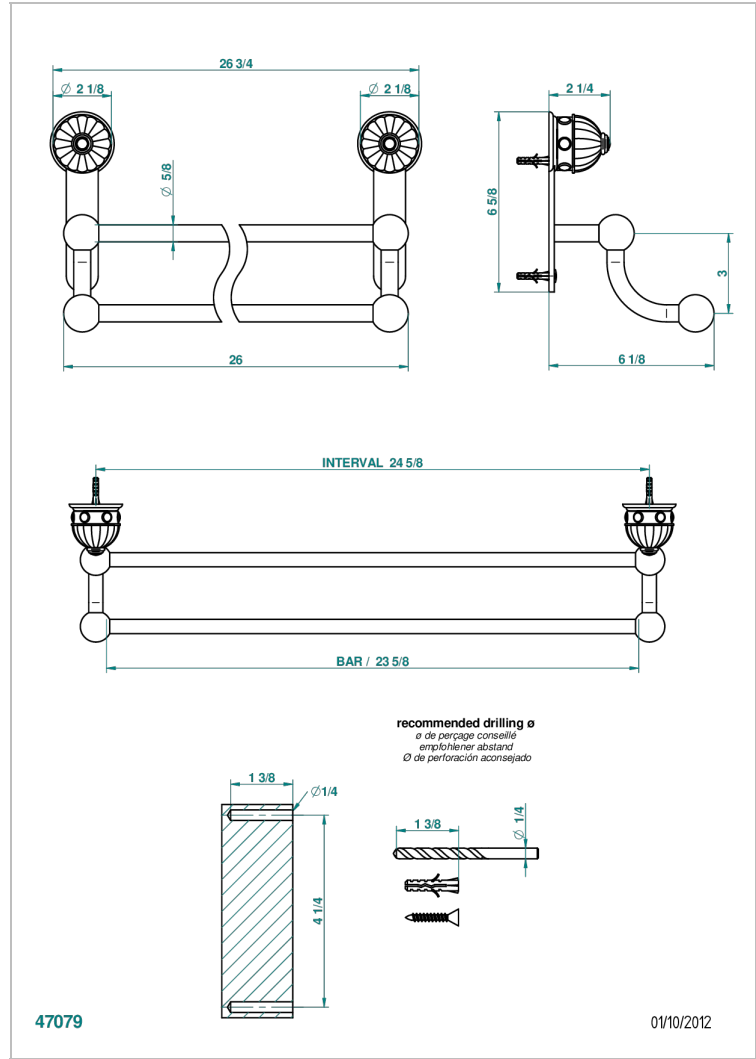

AMBOISE LAPIS LAZULI

A1K-516/60

Towel rail, 2 fixed rails, length: 600 mm

CHARACTERISTIC

- Amboise Lapis Lazuli
- Towel rail, 2 fixed rails, length: 600 mm

AVAILABLE FINITIONS

Antique nickel - H28
Black ceram - D30
Blush PVD - H62
Brass color PVD - H49
Brown bronze color PVD - F33
Gold color PVD - H52