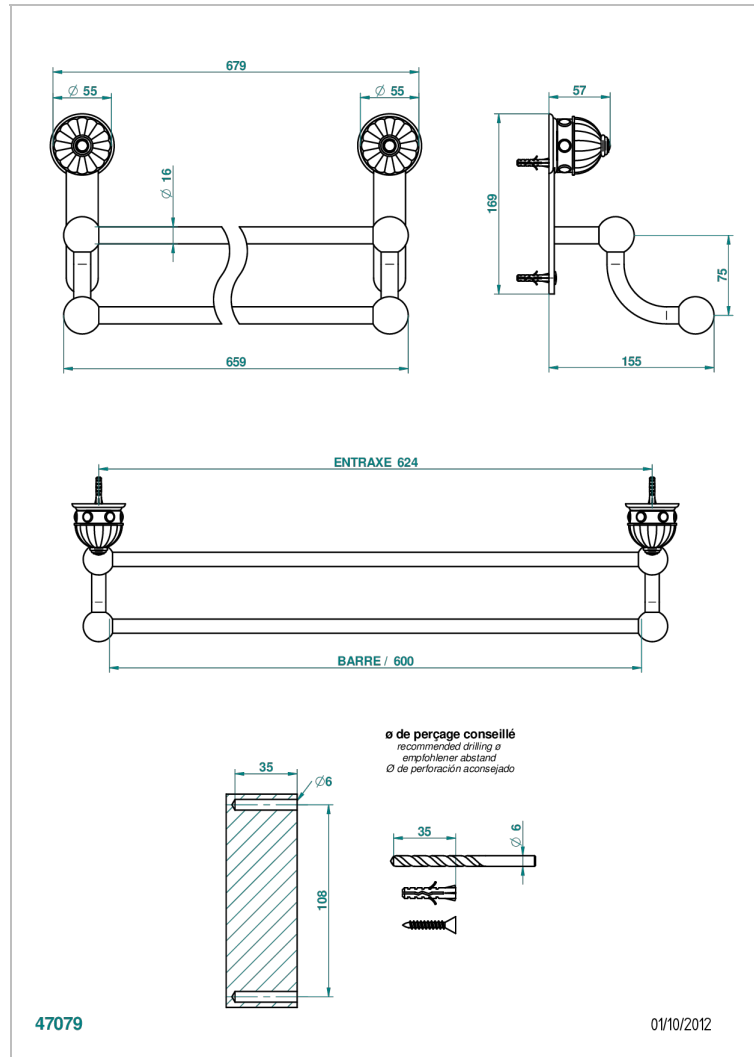

AMBOISE LAPIS LAZULI

A1K-516/60

Towel rail, 2 fixed rails, length: 600 mm

CHARACTERISTIC

- Amboise Lapis Lazuli
- Towel rail, 2 fixed rails, length: 600 mm

AVAILABLE FINITIONS

Antique nickel - H28
Black ceram - D30
Blush PVD - H62
Brass color PVD - H49
Brown bronze color PVD - F33
Gold color PVD - H52