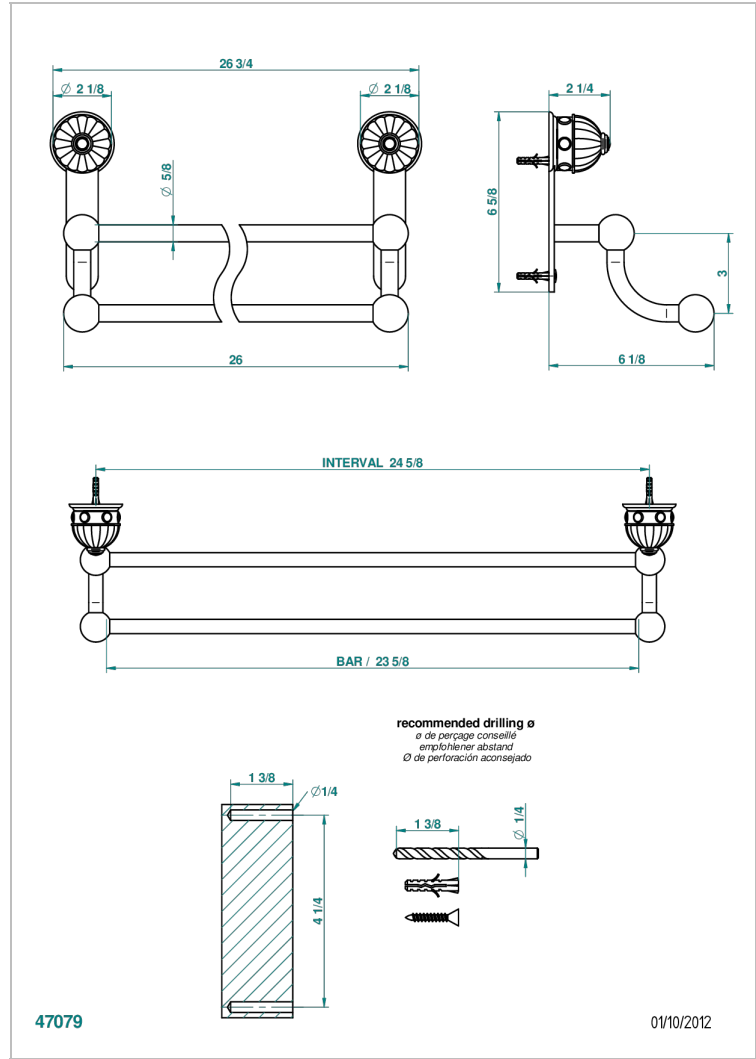

# AMBOISE LAPIS LAZULI

A1K-516/60

Towel rail, 2 fixed rails, length: 600 mm

## CHARACTERISTIC

- Amboise Lapis Lazuli
- Towel rail, 2 fixed rails, length: 600 mm