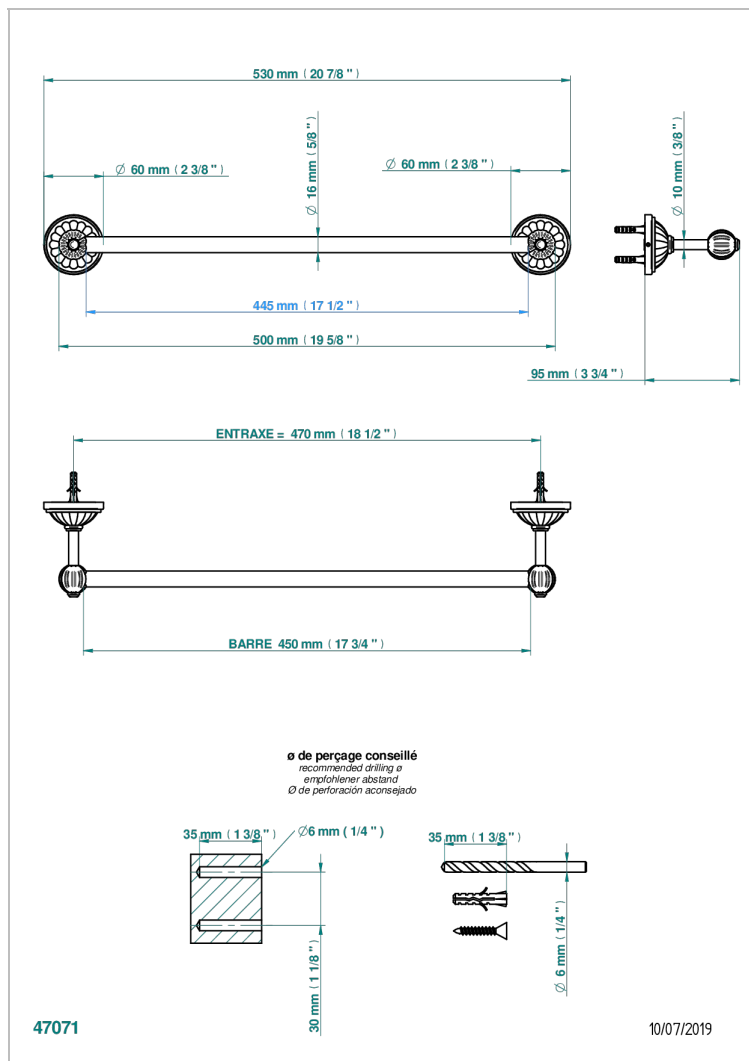

# MANDARINE CRISTAL CLARO

U1D-514/45

Single towel rail, fixed rail, length: 450 mm

THG<sup>®</sup>  
PARIS

## CARACTERÍSTICAS

- Mandarine cristal claro
- Single towel rail, fixed rail, length: 450 mm