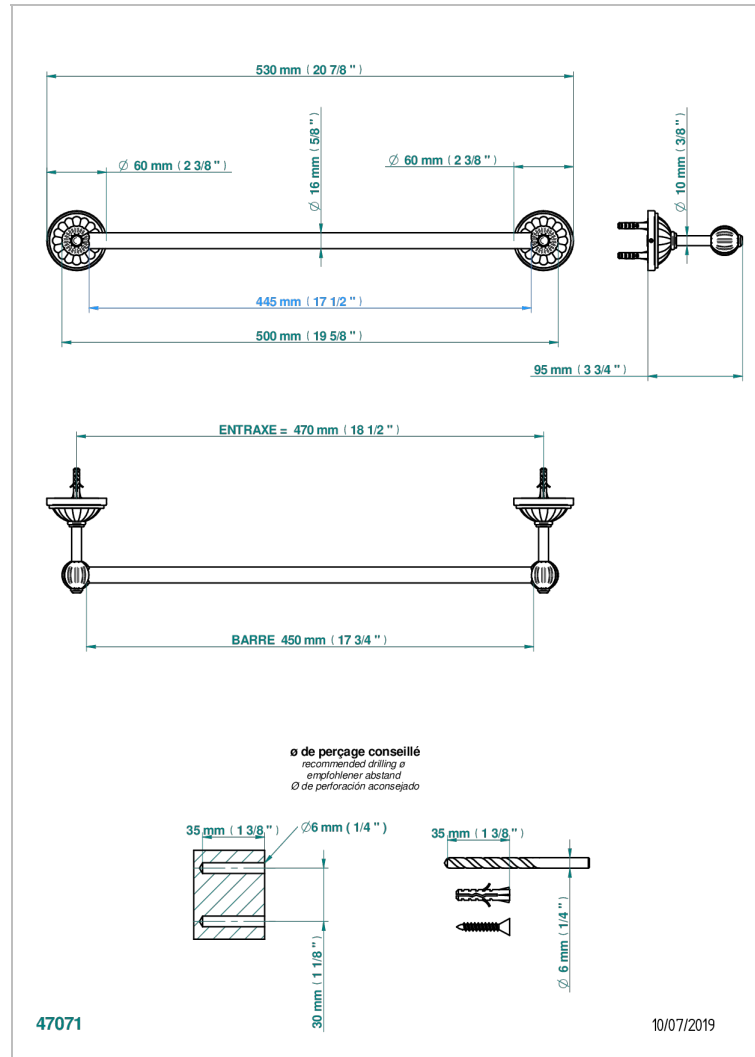

# MANDARINE CLEAR CRYSTAL

U1D-514/45

Towel bar, 18" long

THG<sup>®</sup>  
PARIS

## CHARACTERISTIC

- Mandarine Clear crystal
- Towel bar, 18" long