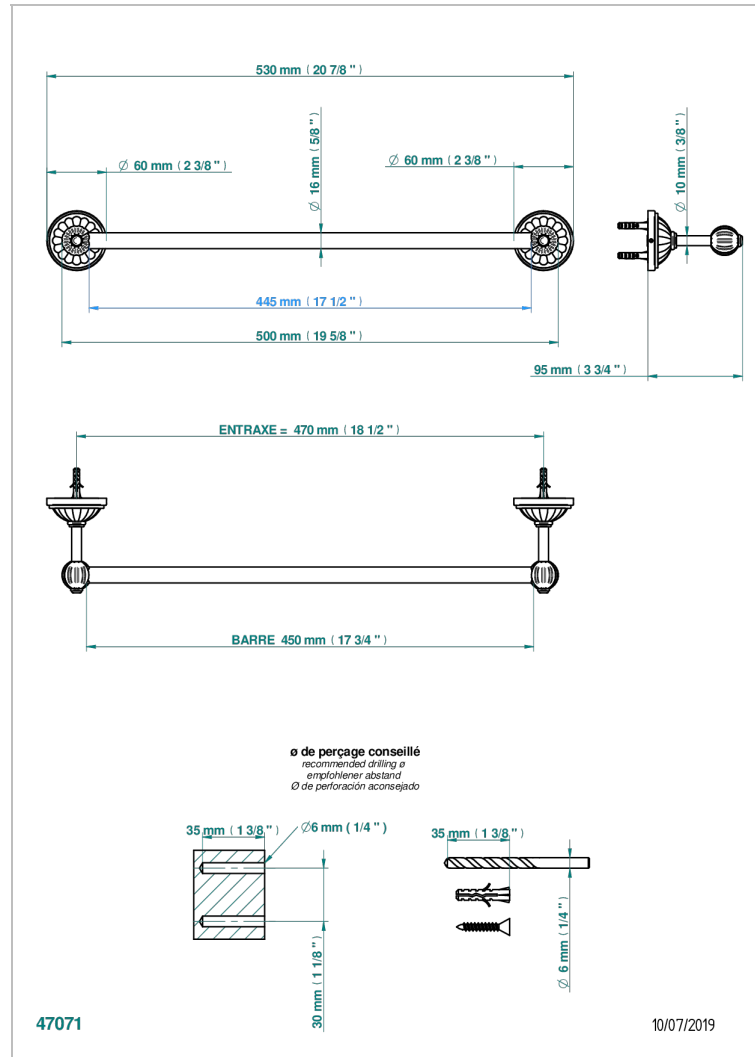

MANDARINE CLEAR CRYSTAL

U1D-514/45

Single towel rail, fixed rail, length: 450 mm

CHARACTERISTIC

- Mandarine Clear crystal
- Single towel rail, fixed rail, length: 450 mm

AVAILABLE FINITIONS

Antique nickel - H28
Black ceram - D30
Blush PVD - H62
Brass color PVD - H49
Brown bronze color PVD - F33
Gold color PVD - H52