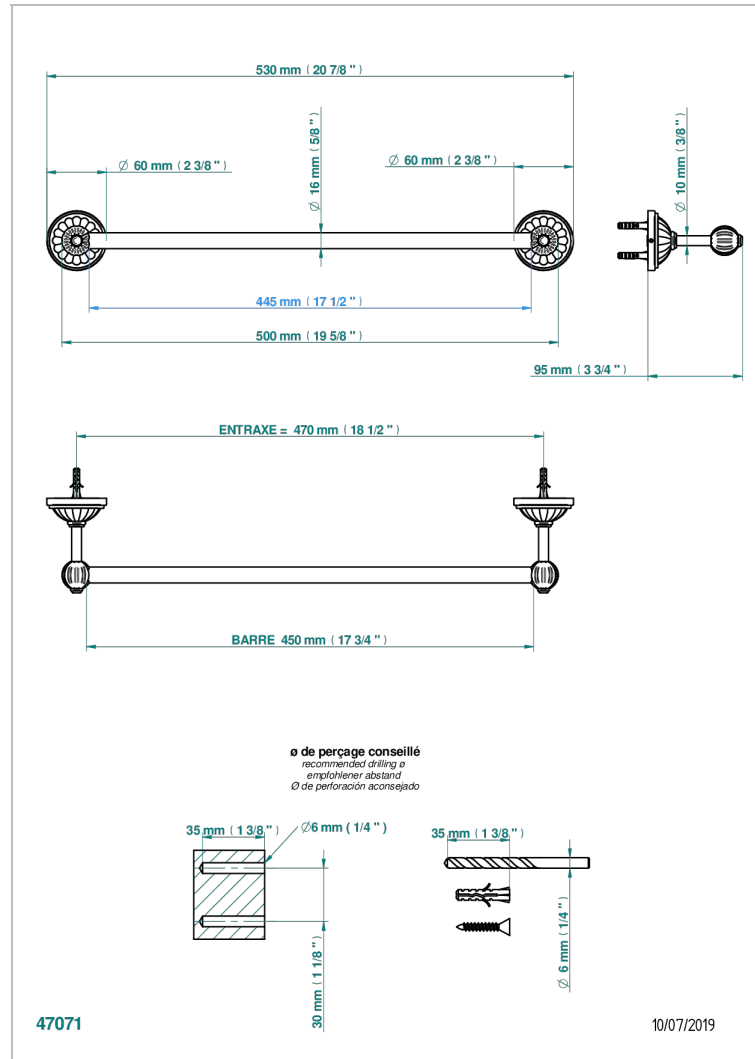

MANDARINE CLEAR CRYSTAL

U1D-514/45

Single towel rail, fixed rail, length: 450 mm

CHARACTERISTIC

- Mandarine Clear crystal
- Single towel rail, fixed rail, length: 450 mm

AVAILABLE FINITIONS

Antique nickel - H28
Black ceram - D30
Blush PVD - H62
Brass color PVD - H49
Brown bronze color PVD - F33
Gold color PVD - H52