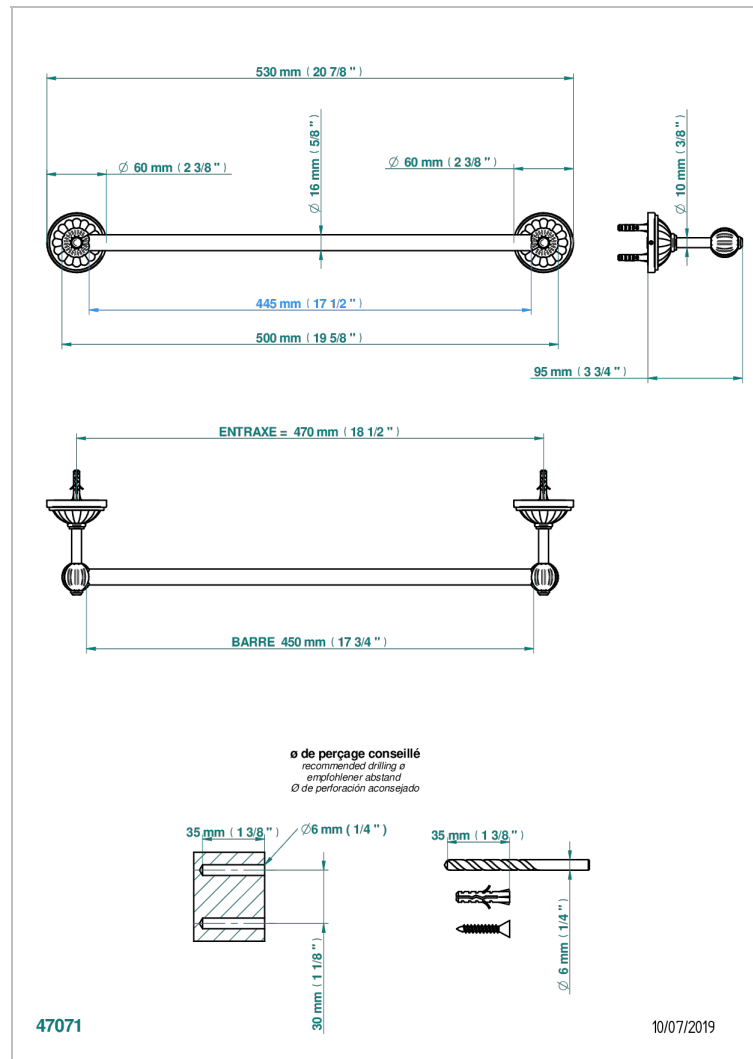

MANDARINE CLEAR CRYSTAL

U1D-514/45

Single towel rail, fixed rail, length: 450 mm

CHARACTERISTIC

- Mandarine Clear crystal
- Single towel rail, fixed rail, length: 450 mm

AVAILABLE FINITIONS

Antique nickel - H28
Black ceram - D30
Blush PVD - H62
Brass color PVD - H49
Brown bronze color PVD - F33
Gold color PVD - H52