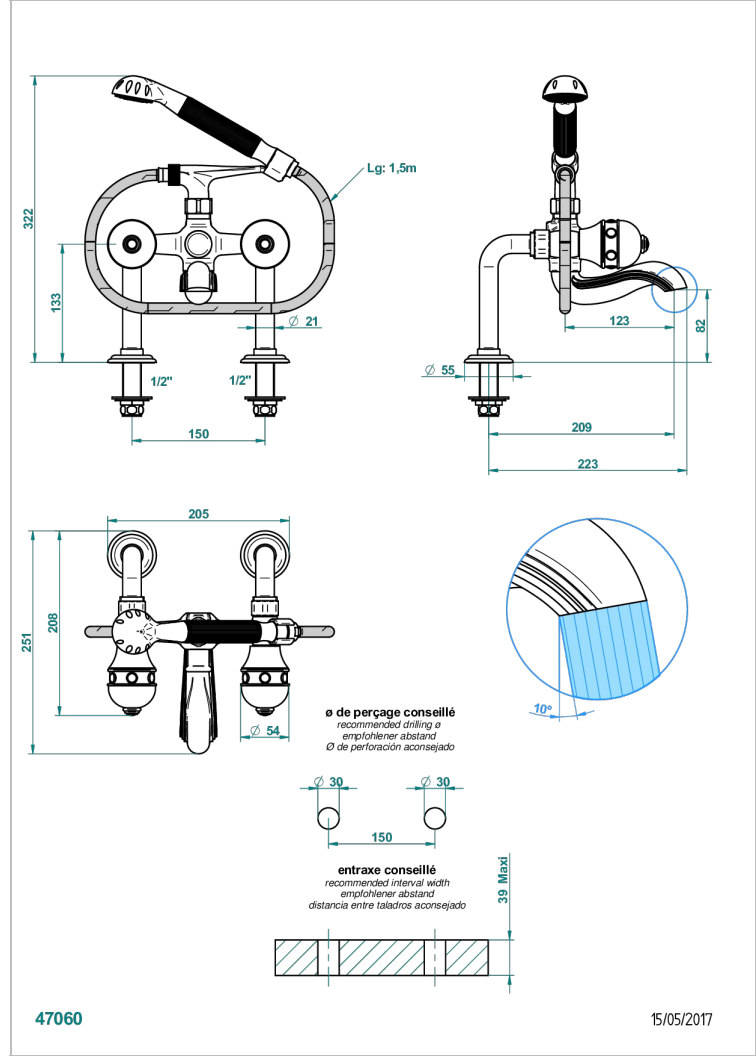

SULLY LAPIS LAZULI

A1W-13G

Rim mounted 2-hole bath/telephone shower mixer, shower and hose

CHARACTERISTIC

- ACS : 21ACCLY034

TECHNICAL SPECS

- Recommandé : 3 bars (max. 5 bars) - Advised : 43,5 psi (max. 72 psi)
- Bec : 75 l/min à 3 bars - Douchette : 9,5 l/min à 3 bars
- Spout : 19,8 gpm at 43.5 psi - Handshower : 2.5 gpm at 43.5 psi

STANDARDS

AVAILABLE FINITIONS

Antique nickel - H28
Black ceram - D30
Blush PVD - H62
Brass color PVD - H49
Brown bronze color PVD - F33
Gold color PVD - H52

Graphite PVD - H64
Matt Umber PVD - H67
Matt blush PVD - H60
Matt brass color PVD - H50
Matt brown bronze color PVD - F34
Matt chrome - C02