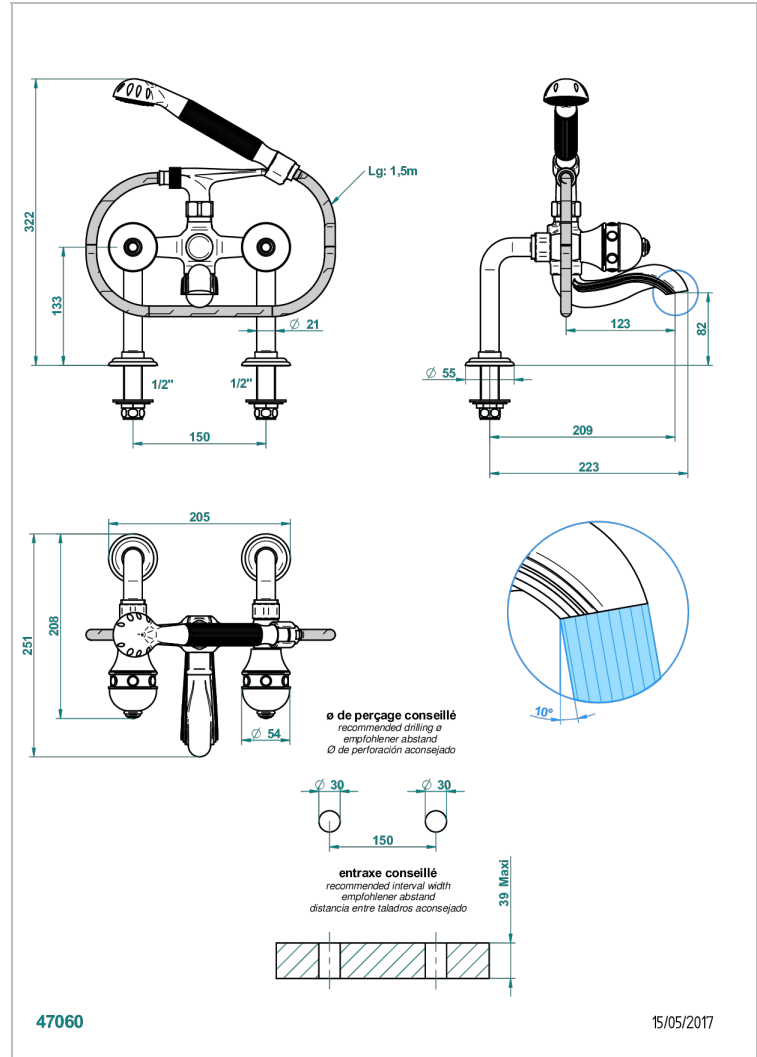

SULLY LAPIS LAZULI

A1W-13G

Rim mounted 2-hole bath/telephone shower mixer, shower and hose

THG[®]
PARIS

CHARACTERISTIC

- ACS : 21ACCLY034

TECHNICAL SPECS

- Recommandé : 3 bars (max. 5 bars) - Advised : 43,5 psi (max. 72 psi)
- Bec : 75 l/min à 3 bars - Douchette : 9,5 l/min à 3 bars
- Spout : 19,8 gpm at 43.5 psi - Handshower : 2.5 gpm at 43.5 psi

STANDARDS

AVAILABLE FINITIONS

Antique nickel - H28
Black ceram - D30
Blush PVD - H62
Brass color PVD - H49
Brown bronze color PVD - F33
Gold color PVD - H52

Graphite PVD - H64
Matt Umber PVD - H67
Matt blush PVD - H60
Matt brass color PVD - H50
Matt brown bronze color PVD - F34
Matt chrome - C02