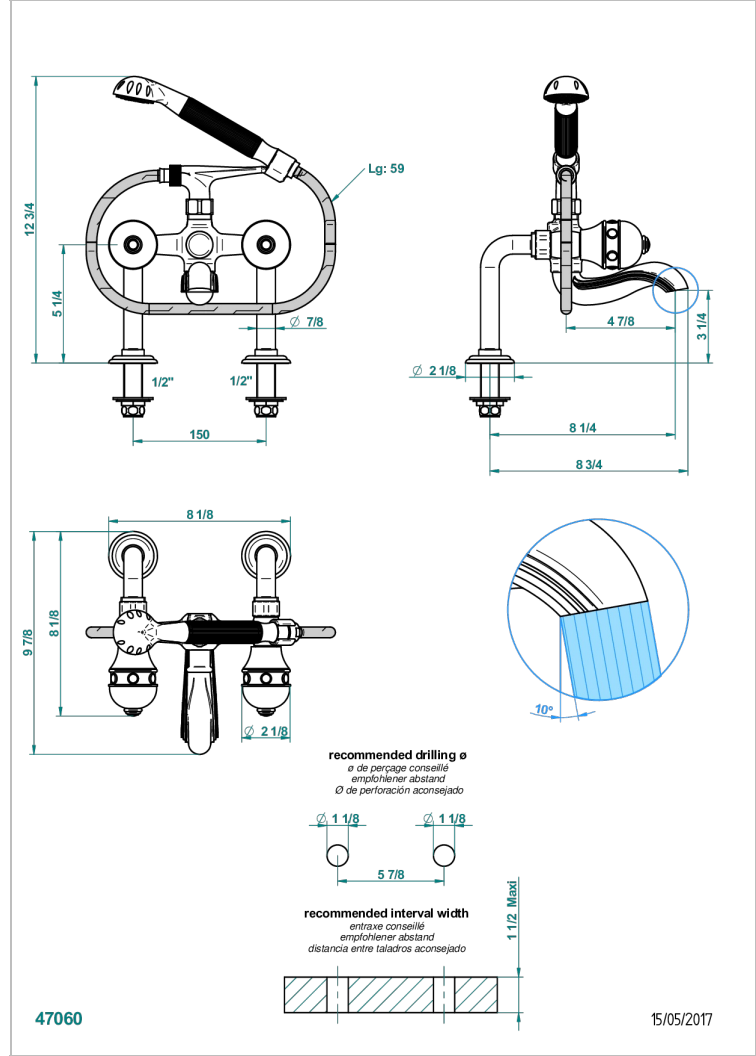

SULLY LAPIS LAZULI

A1W-13G

Rim mounted 2-hole bath/telephone shower mixer, shower and hose

15/05/2017

CHARACTERISTIC

- ACS : 21ACCLY034

TECHNICAL SPECS

- Recommandé : 3 bars (max. 5 bars) - Advised : 43,5 psi (max. 72 psi)
- Bec : 75 l/min à 3 bars - Douchette : 9,5 l/min à 3 bars
- Spout : 19,8 gpm at 43.5 psi - Handshower : 2.5 gpm at 43.5 psi

STANDARDS

AVAILABLE FINITIONS

Antique nickel - H28
Black ceram - D30
Blush PVD - H62
Brass color PVD - H49
Brown bronze color PVD - F33
Gold color PVD - H52

Graphite PVD - H64
Matt Umber PVD - H67
Matt blush PVD - H60
Matt brass color PVD - H50
Matt brown bronze color PVD - F34
Matt chrome - C02