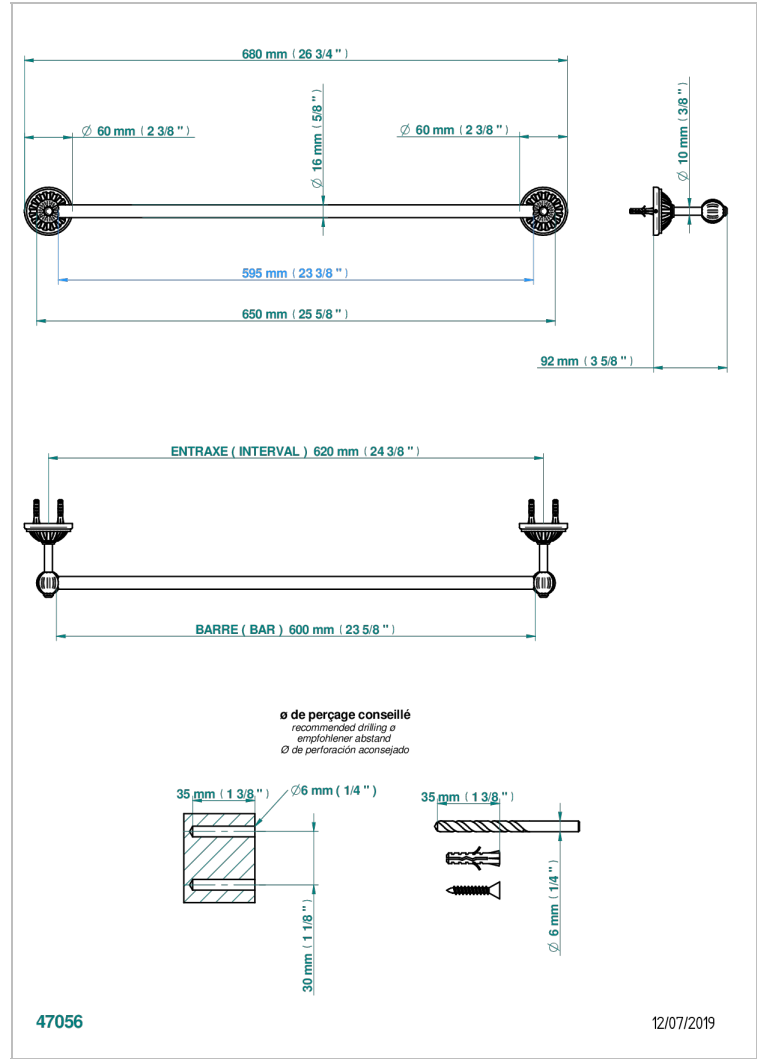

MANDARINE METAL

U1A-514/60

Towel bar, 24" long

CHARACTERISTIC

- Mandarine Metal
- Towel bar, 24" long

AVAILABLE FINITIONS

Black ceram - D30
Blush PVD - H62
Brass color PVD - H49
Brown bronze color PVD - F33
Chrome polished - A02
Chrome polished / gold polished - G02