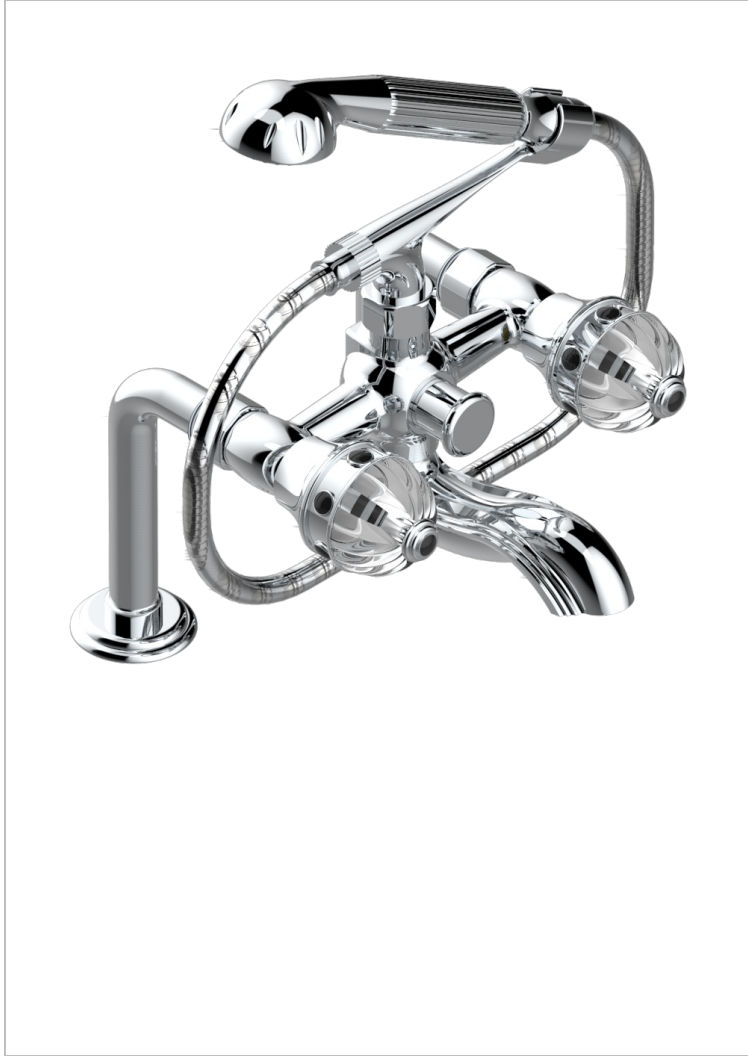

# CHEVERNY BLACK ONYX

U1V-13G

Rim mounted 2-hole bath/telephone shower mixer, shower and hose

THG<sup>®</sup>  
PARIS

## CHARACTERISTIC

- ACS : 21ACCLY034

## TECHNICAL SPECS

- Recommandé : 3 bars (max. 5 bars) - Advised : 43,5 psi (max. 72 psi)
- Bec : 75 l/min à 3 bars - Douchette : 9,5 l/min à 3 bars
- Spout : 19,8 gpm at 43.5 psi - Handshower : 2.5 gpm at 43.5 psi

## AVAILABLE FINITIONS

Antique nickel - H28  
Black ceram - D30  
Blush PVD - H62  
Brass color PVD - H49  
Brown bronze color PVD - F33  
Gold color PVD - H52

Graphite PVD - H64  
Matt Umber PVD - H67  
Matt blush PVD - H60  
Matt brass color PVD - H50  
Matt brown bronze color PVD - F34  
Matt chrome - C02