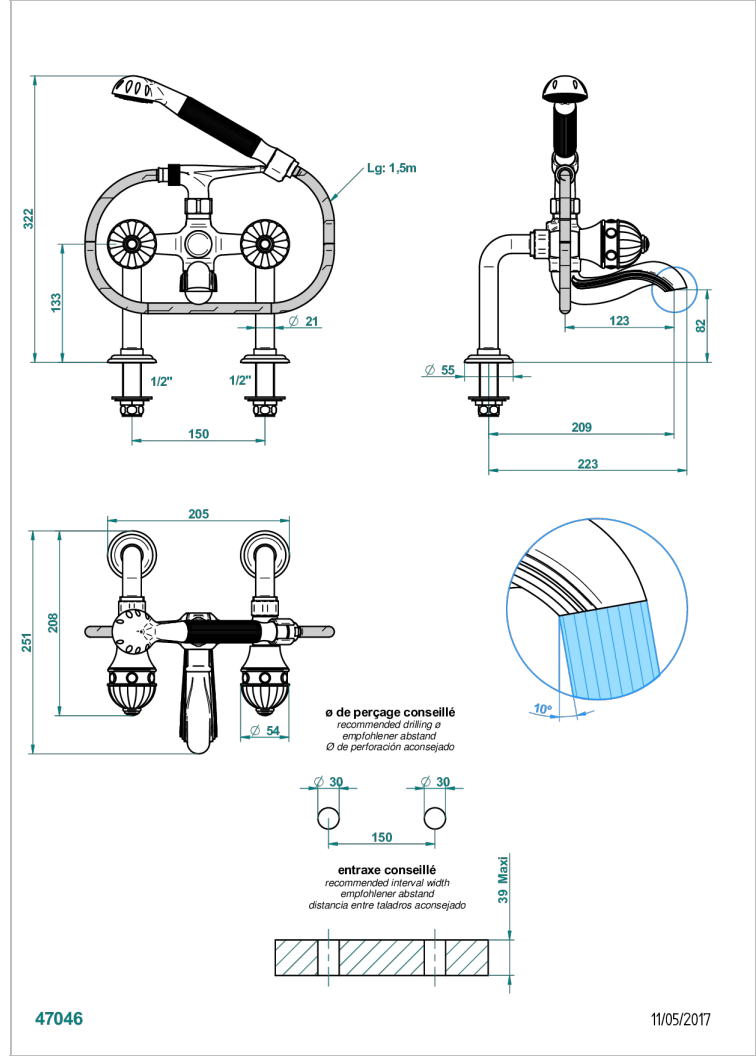

# CHEVERNY BLACK ONYX

U1V-13G

Rim mounted 2-hole bath/telephone shower mixer, shower and hose

THG<sup>®</sup>  
PARIS

## CHARACTERISTIC

- ACS : 21ACCLY034

## TECHNICAL SPECS

- Recommandé : 3 bars (max. 5 bars) - Advised : 43,5 psi (max. 72 psi)
- Bec : 75 l/min à 3 bars - Douchette : 9,5 l/min à 3 bars
- Spout : 19,8 gpm at 43.5 psi - Handshower : 2.5 gpm at 43.5 psi