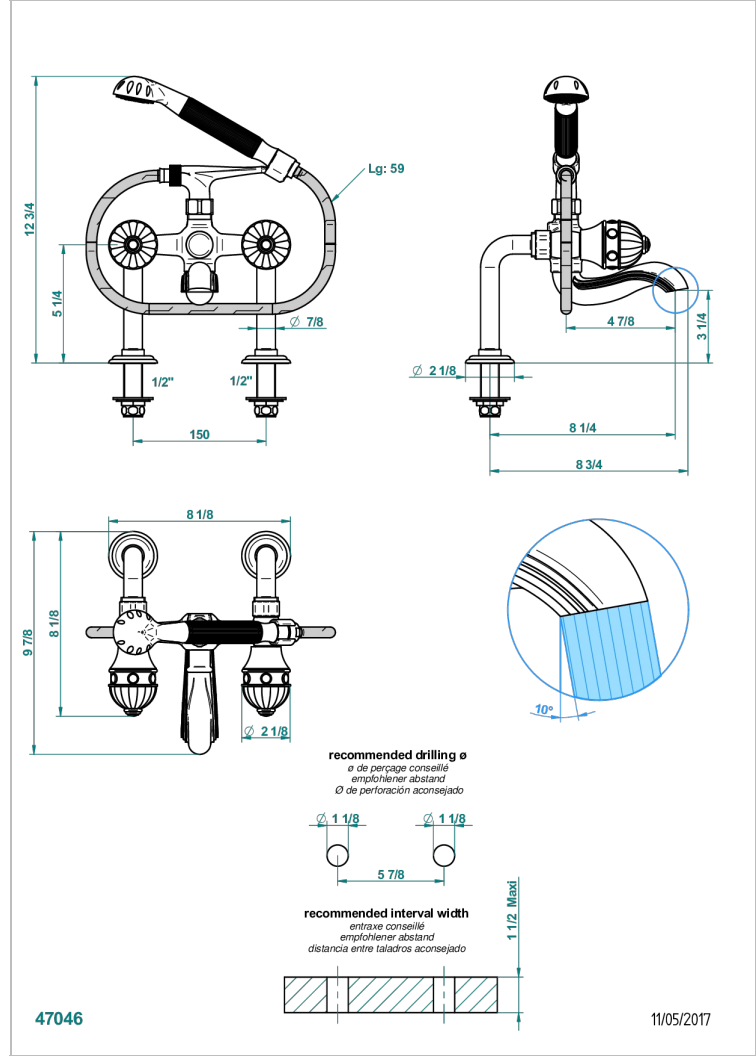

# CHEVERNY BLACK ONYX

U1V-13G

Rim mounted 2-hole bath/telephone shower mixer, shower and hose

## CHARACTERISTIC

- ACS : 21ACCLY034

## TECHNICAL SPECS

- Recommandé : 3 bars (max. 5 bars) - Advised : 43,5 psi (max. 72 psi)
- Bec : 75 l/min à 3 bars - Douchette : 9,5 l/min à 3 bars
- Spout : 19,8 gpm at 43.5 psi - Handshower : 2.5 gpm at 43.5 psi