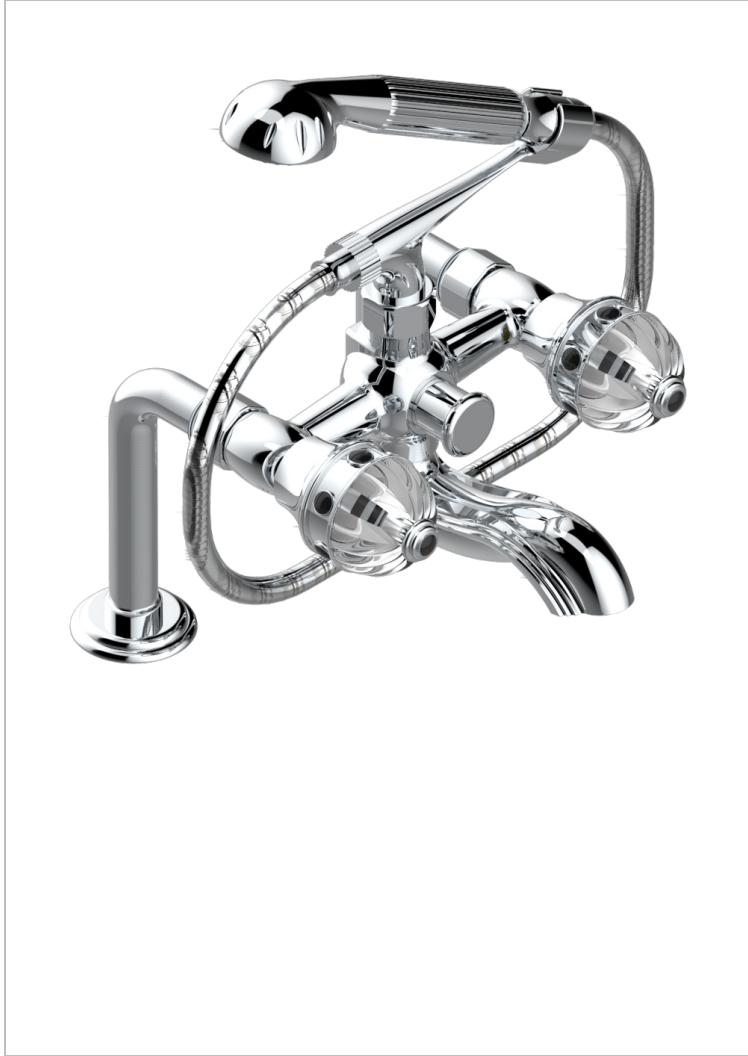

# CHEVERNY BLACK ONYX

U1V-13G

Rim mounted 2-hole bath/telephone shower mixer, shower and hose

## CHARACTERISTIC

- ACS : 21ACCLY034

## TECHNICAL SPECS

- Recommandé : 3 bars (max. 5 bars) - Advised : 43,5 psi (max. 72 psi)
- Bec : 75 l/min à 3 bars - Douchette : 9,5 l/min à 3 bars
- Spout : 19,8 gpm at 43.5 psi - Handshower : 2.5 gpm at 43.5 psi

## AVAILABLE FINITIONS

- Antique nickel - H28
- Black ceram - D30
- Blush PVD - H62
- Brass color PVD - H49
- Brown bronze color PVD - F33
- Gold color PVD - H52

- Graphite PVD - H64
- Matt Umber PVD - H67
- Matt blush PVD - H60
- Matt brass color PVD - H50
- Matt brown bronze color PVD - F34
- Matt chrome - C02