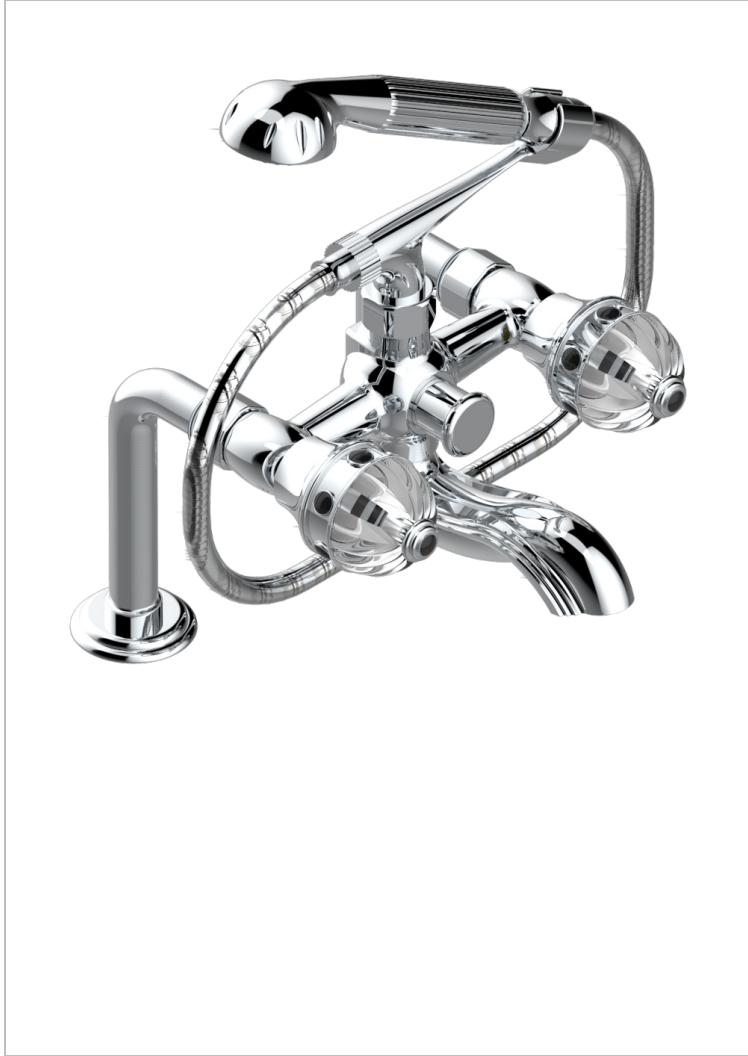

CHEVERNY BLACK ONYX

U1V-13G

Rim mounted 2-hole bath/telephone shower mixer, shower and hose

THG[®]
PARIS

CHARACTERISTIC

- ACS : 21ACCLY034

TECHNICAL SPECS

- Recommandé : 3 bars (max. 5 bars) - Advised : 43,5 psi (max. 72 psi)
- Bec : 75 l/min à 3 bars - Douchette : 9,5 l/min à 3 bars
- Spout : 19,8 gpm at 43.5 psi - Handshower : 2.5 gpm at 43.5 psi

STANDARDS

AVAILABLE FINITIONS

- Antique nickel - H28
- Black ceram - D30
- Blush PVD - H62
- Brass color PVD - H49
- Brown bronze color PVD - F33
- Gold color PVD - H52

- Graphite PVD - H64
- Matt Umber PVD - H67
- Matt blush PVD - H60
- Matt brass color PVD - H50
- Matt brown bronze color PVD - F34
- Matt chrome - C02

- Matt gold - F07
- Matt gold color PVD - H53
- Matt graphite PVD - H65
- Matt nickel (color finish) - C01
- Matt nickel color PVD - H56
- Nickel color PVD - H55

- Polished chrome (color finish) - A02
- Polished chrome / Polished gold (color finish) - G02
- Polished gold (color finish) - F01
- Polished nickel - B01
- Soft gold - F30
- Soft matt gold - F31
- Umber PVD - H66