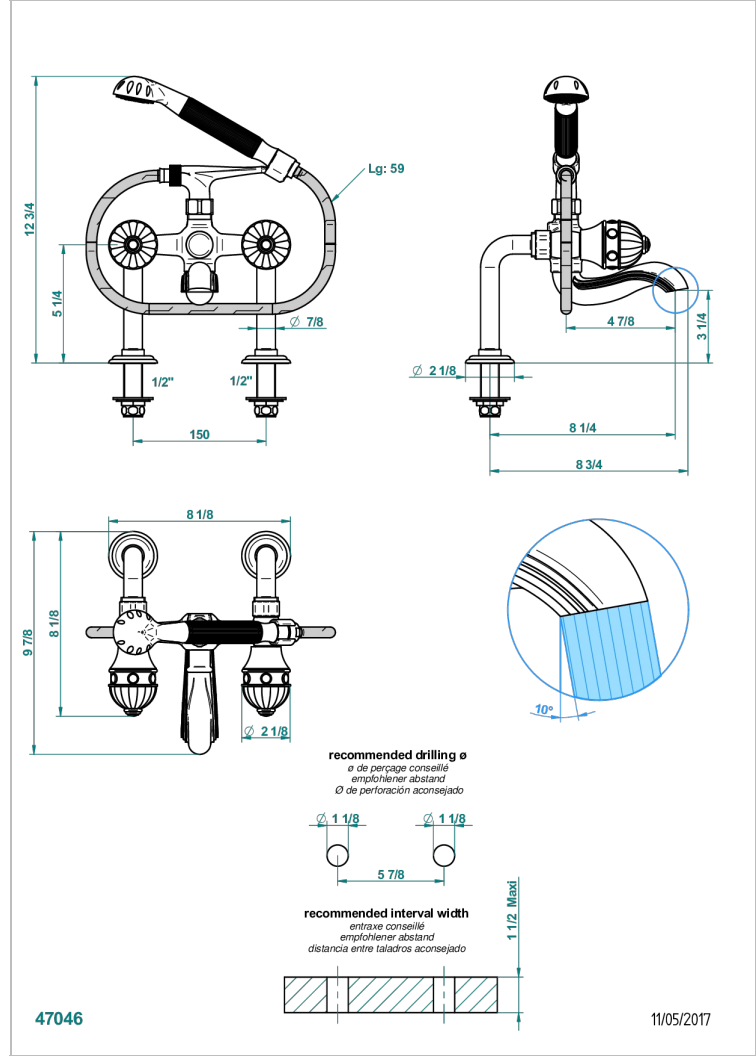

CHEVERNY BLACK ONYX

U1V-13G

Rim mounted 2-hole bath/telephone shower mixer, shower and hose

THG[®]
PARIS

CHARACTERISTIC

- ACS : 21ACCLY034

TECHNICAL SPECS

- Recommandé : 3 bars (max. 5 bars) - Advised : 43,5 psi (max. 72 psi)
- Bec : 75 l/min à 3 bars - Douchette : 9,5 l/min à 3 bars
- Spout : 19,8 gpm at 43.5 psi - Handshower : 2.5 gpm at 43.5 psi

STANDARDS

AVAILABLE FINITIONS

- Antique nickel - H28
- Black ceram - D30
- Blush PVD - H62
- Brass color PVD - H49
- Brown bronze color PVD - F33
- Gold color PVD - H52

- Graphite PVD - H64
- Matt Umber PVD - H67
- Matt blush PVD - H60
- Matt brass color PVD - H50
- Matt brown bronze color PVD - F34
- Matt chrome - C02