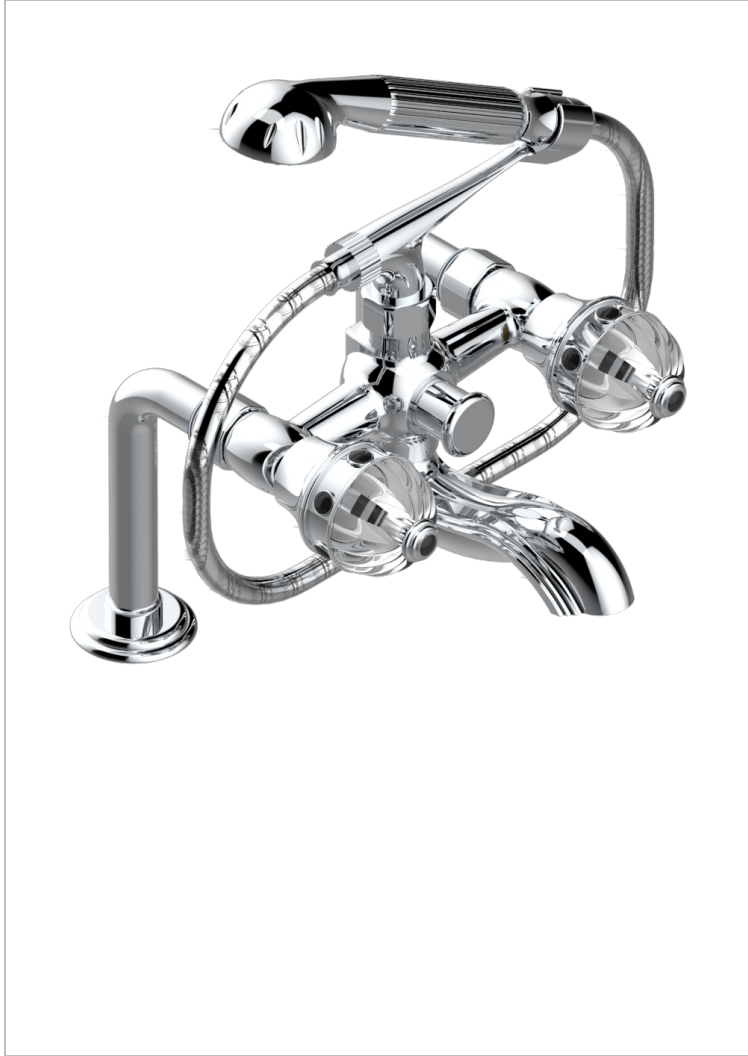

AMBOISE BLACK ONYX

A1M-13G

Rim mounted 2-hole bath/telephone shower mixer, shower and hose

CHARACTERISTIC

- ACS : 21ACCLY034

TECHNICAL SPECS

- Recommandé : 3 bars (max. 5 bars) - Advised : 43,5 psi (max. 72 psi)
- Bec : 75 l/min à 3 bars - Douchette : 9,5 l/min à 3 bars
- Spout : 19,8 gpm at 43.5 psi - Handshower : 2.5 gpm at 43.5 psi

STANDARDS

AVAILABLE FINITIONS

Antique nickel - H28
Black ceram - D30
Blush PVD - H62
Brass color PVD - H49
Brown bronze color PVD - F33
Gold color PVD - H52

Graphite PVD - H64
Matt Umber PVD - H67
Matt blush PVD - H60
Matt brass color PVD - H50
Matt brown bronze color PVD - F34
Matt chrome - C02

Matt gold - F07
Matt gold color PVD - H53
Matt graphite PVD - H65
Matt nickel (color finish) - C01
Matt nickel color PVD - H56
Nickel color PVD - H55

Polished chrome (color finish) - A02
Polished chrome / Polished gold (color finish) - G02
Polished gold (color finish) - F01
Polished nickel - B01
Soft gold - F30
Soft matt gold - F31
Umber PVD - H66