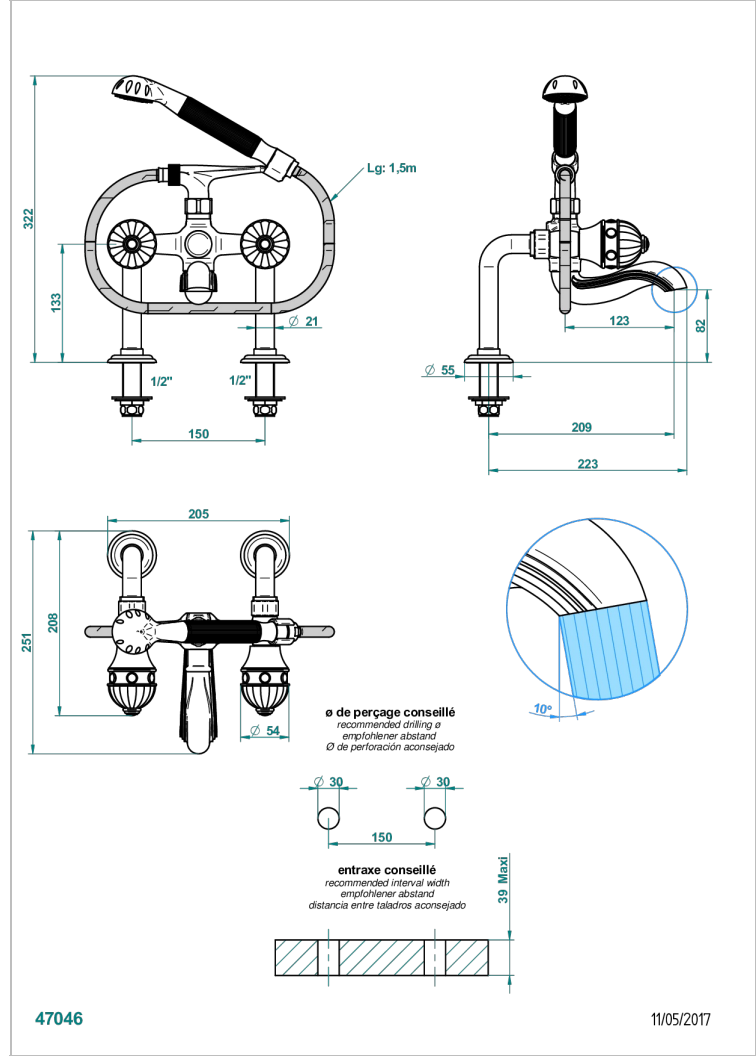

AMBOISE BLACK ONYX

A1M-13G

Rim mounted 2-hole bath/telephone shower mixer, shower and hose

CHARACTERISTIC

- ACS : 21ACCLY034

TECHNICAL SPECS

- Recommandé : 3 bars (max. 5 bars) - Advised : 43,5 psi (max. 72 psi)
- Bec : 75 l/min à 3 bars - Douchette : 9,5 l/min à 3 bars
- Spout : 19,8 gpm at 43.5 psi - Handshower : 2.5 gpm at 43.5 psi

STANDARDS

AVAILABLE FINITIONS

Antique nickel - H28
Black ceram - D30
Blush PVD - H62
Brass color PVD - H49
Brown bronze color PVD - F33
Gold color PVD - H52

Graphite PVD - H64
Matt Umber PVD - H67
Matt blush PVD - H60
Matt brass color PVD - H50
Matt brown bronze color PVD - F34
Matt chrome - C02