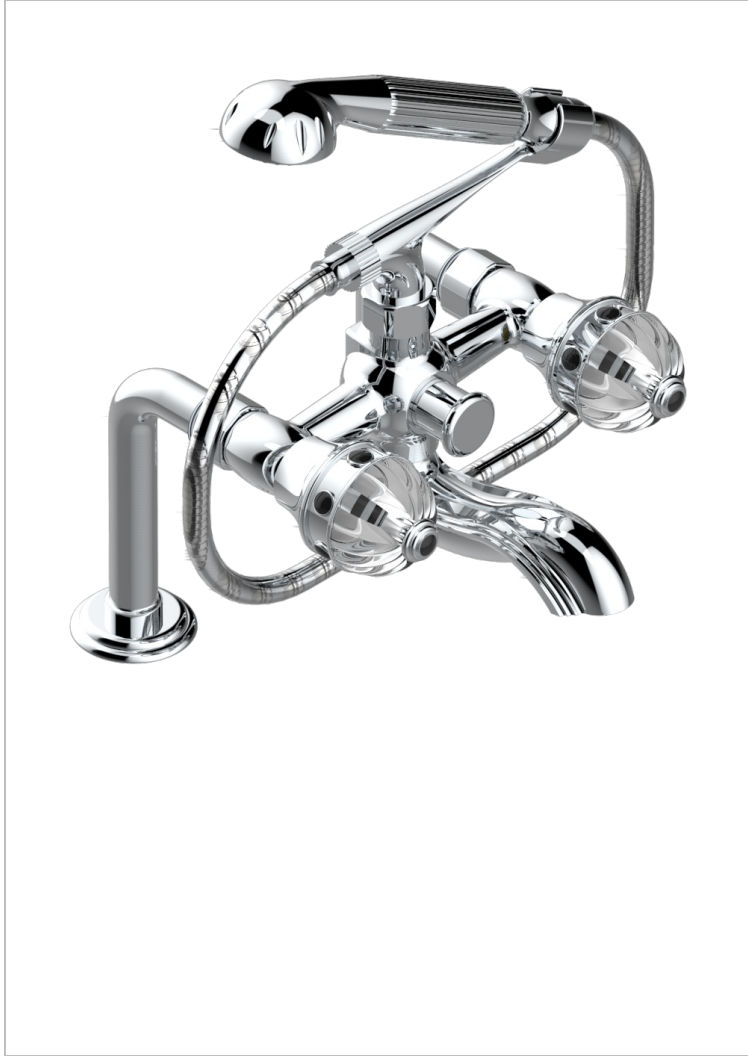

AMBOISE BLACK ONYX

A1M-13G

Rim mounted 2-hole bath/telephone shower mixer, shower and hose

CHARACTERISTIC

- ACS : 21ACCLY034

TECHNICAL SPECS

- Recommandé : 3 bars (max. 5 bars) - Advised : 43,5 psi (max. 72 psi)
- Bec : 75 l/min à 3 bars - Douchette : 9,5 l/min à 3 bars
- Spout : 19,8 gpm at 43.5 psi - Handshower : 2.5 gpm at 43.5 psi

STANDARDS

AVAILABLE FINITIONS

- Antique nickel - H28
- Black ceram - D30
- Blush PVD - H62
- Brass color PVD - H49
- Brown bronze color PVD - F33
- Gold color PVD - H52

- Graphite PVD - H64
- Matt Umber PVD - H67
- Matt blush PVD - H60
- Matt brass color PVD - H50
- Matt brown bronze color PVD - F34
- Matt chrome - C02

- Matt gold - F07
- Matt gold color PVD - H53
- Matt graphite PVD - H65
- Matt nickel (color finish) - C01
- Matt nickel color PVD - H56
- Nickel color PVD - H55

- Polished chrome (color finish) - A02
- Polished chrome / Polished gold (color finish) - G02
- Polished gold (color finish) - F01
- Polished nickel - B01
- Soft gold - F30
- Soft matt gold - F31
- Umber PVD - H66