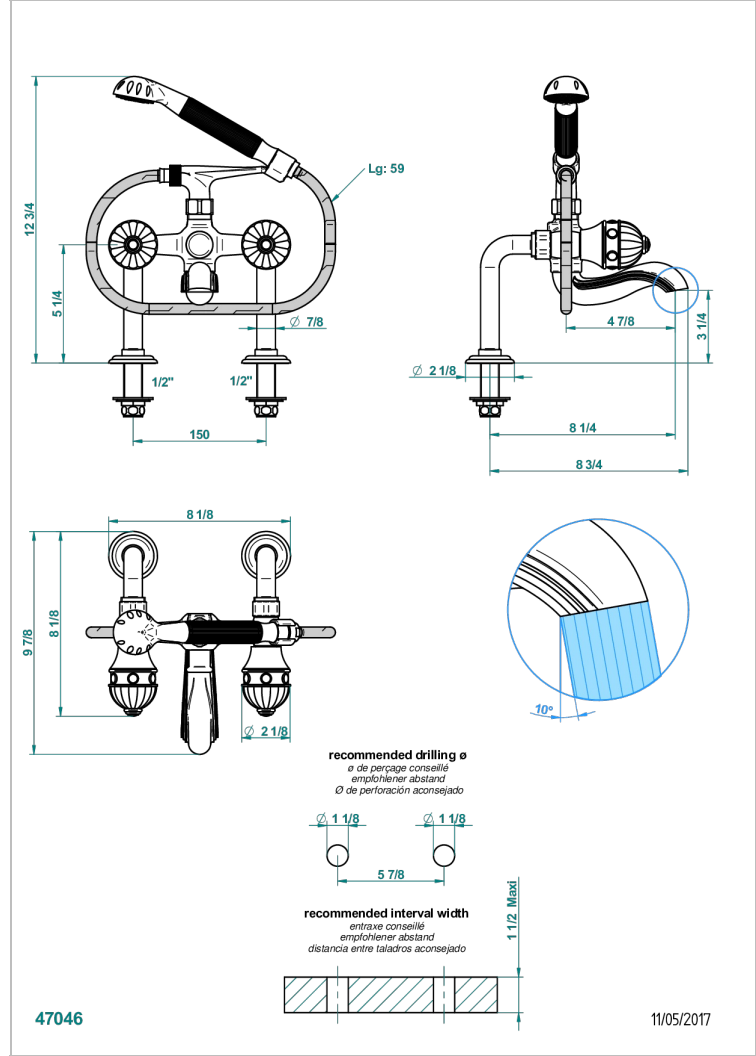

AMBOISE BLACK ONYX

A1M-13G

Rim mounted 2-hole bath/telephone shower mixer, shower and hose

CHARACTERISTIC

- ACS : 21ACCLY034

TECHNICAL SPECS

- Recommandé : 3 bars (max. 5 bars) - Advised : 43,5 psi (max. 72 psi)
- Bec : 75 l/min à 3 bars - Douchette : 9,5 l/min à 3 bars
- Spout : 19,8 gpm at 43.5 psi - Handshower : 2.5 gpm at 43.5 psi

STANDARDS

AVAILABLE FINITIONS

- Antique nickel - H28
- Black ceram - D30
- Blush PVD - H62
- Brass color PVD - H49
- Brown bronze color PVD - F33
- Gold color PVD - H52

- Graphite PVD - H64
- Matt Umber PVD - H67
- Matt blush PVD - H60
- Matt brass color PVD - H50
- Matt brown bronze color PVD - F34
- Matt chrome - C02