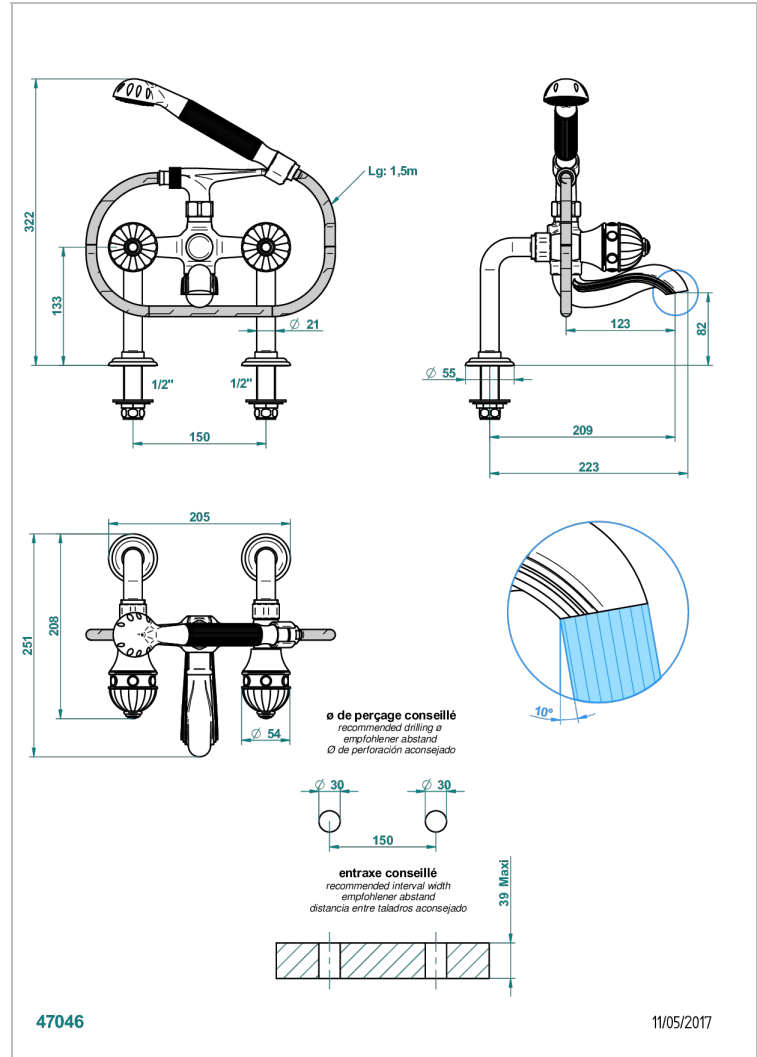

AMBOISE BLACK ONYX

A1M-13G

Rim mounted 2-hole bath/telephone shower mixer, shower and hose

CHARACTERISTIC

- ACS : 21ACCLY034

TECHNICAL SPECS

- Recommandé : 3 bars (max. 5 bars) - Advised : 43,5 psi (max. 72 psi)
- Bec : 75 l/min à 3 bars - Douchette : 9,5 l/min à 3 bars
- Spout : 19,8 gpm at 43.5 psi - Handshower : 2.5 gpm at 43.5 psi

STANDARDS

AVAILABLE FINITIONS

Antique nickel - H28
Black ceram - D30
Blush PVD - H62
Brass color PVD - H49
Brown bronze color PVD - F33
Gold color PVD - H52

Graphite PVD - H64
Matt Umber PVD - H67
Matt blush PVD - H60
Matt brass color PVD - H50
Matt brown bronze color PVD - F34
Matt chrome - C02