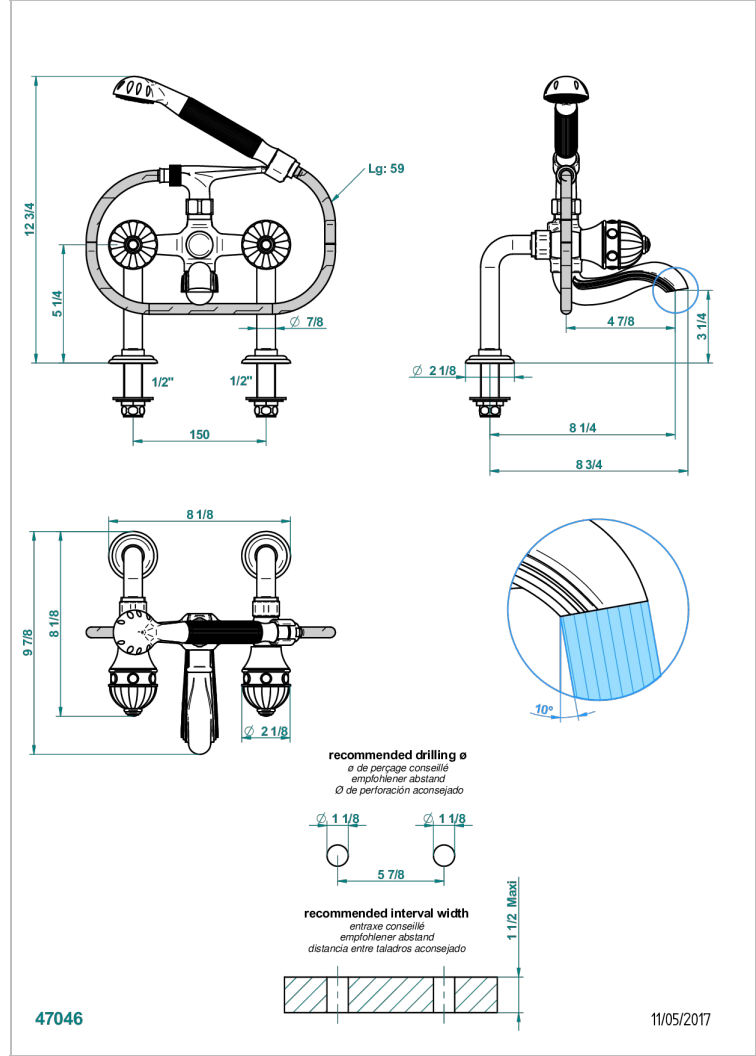

AMBOISE BLACK ONYX

A1M-13G

Rim mounted 2-hole bath/telephone shower mixer, shower and hose

CHARACTERISTIC

- ACS : 21ACCLY034

TECHNICAL SPECS

- Recommandé : 3 bars (max. 5 bars) - Advised : 43,5 psi (max. 72 psi)
- Bec : 75 l/min à 3 bars - Douchette : 9,5 l/min à 3 bars
- Spout : 19,8 gpm at 43.5 psi - Handshower : 2.5 gpm at 43.5 psi

STANDARDS

AVAILABLE FINITIONS

Antique nickel - H28
Black ceram - D30
Blush PVD - H62
Brass color PVD - H49
Brown bronze color PVD - F33
Gold color PVD - H52

Graphite PVD - H64
Matt Umber PVD - H67
Matt blush PVD - H60
Matt brass color PVD - H50
Matt brown bronze color PVD - F34
Matt chrome - C02