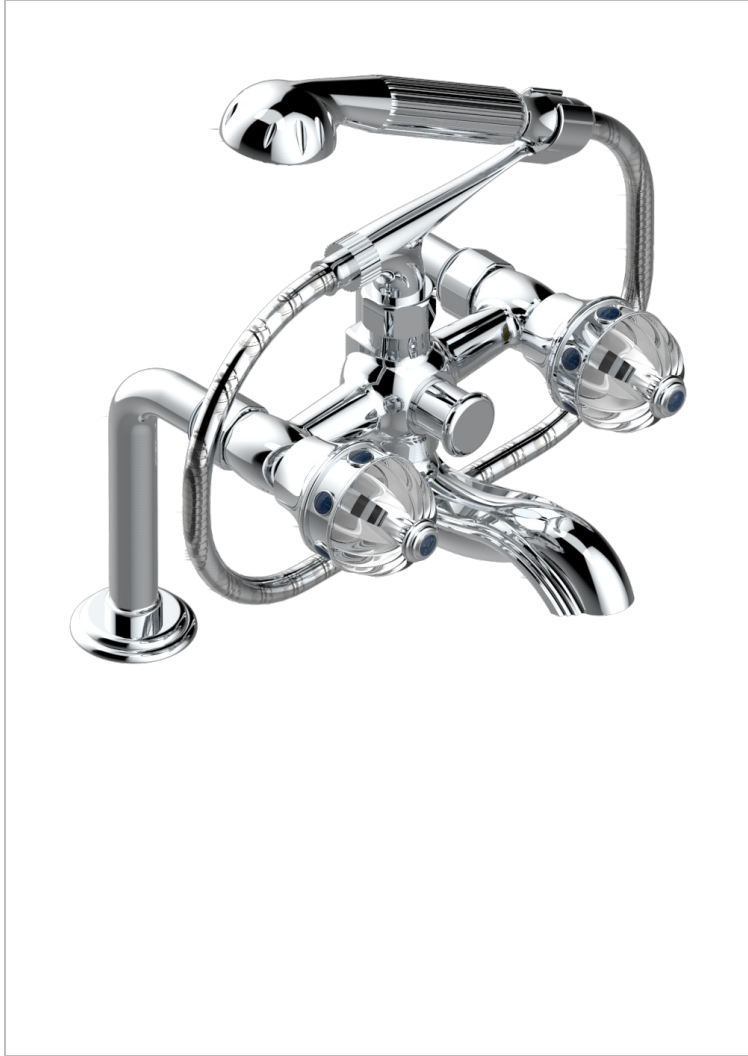

CHEVERNY LAPIS LAZULI

A1T-13G

Rim mounted 2-hole bath/telephone shower mixer, shower and hose

THG[®]
PARIS

CHARACTERISTIC

- ACS : 21ACCLY034

TECHNICAL SPECS

- Recommandé : 3 bars (max. 5 bars) - Advised : 43,5 psi (max. 72 psi)
- Bec : 75 l/min à 3 bars - Douchette : 9,5 l/min à 3 bars
- Spout : 19,8 gpm at 43.5 psi - Handshower : 2.5 gpm at 43.5 psi

STANDARDS

AVAILABLE FINITIONS

Antique nickel - H28
Black ceram - D30
Blush PVD - H62
Brass color PVD - H49
Brown bronze color PVD - F33
Gold color PVD - H52

Graphite PVD - H64
Matt Umber PVD - H67
Matt blush PVD - H60
Matt brass color PVD - H50
Matt brown bronze color PVD - F34
Matt chrome - C02

Matt gold - F07
Matt gold color PVD - H53
Matt graphite PVD - H65
Matt nickel (color finish) - C01
Matt nickel color PVD - H56
Nickel color PVD - H55

Polished chrome (color finish) - A02
Polished chrome / Polished gold (color finish) - G02
Polished gold (color finish) - F01
Polished nickel - B01
Soft gold - F30
Soft matt gold - F31
Umber PVD - H66