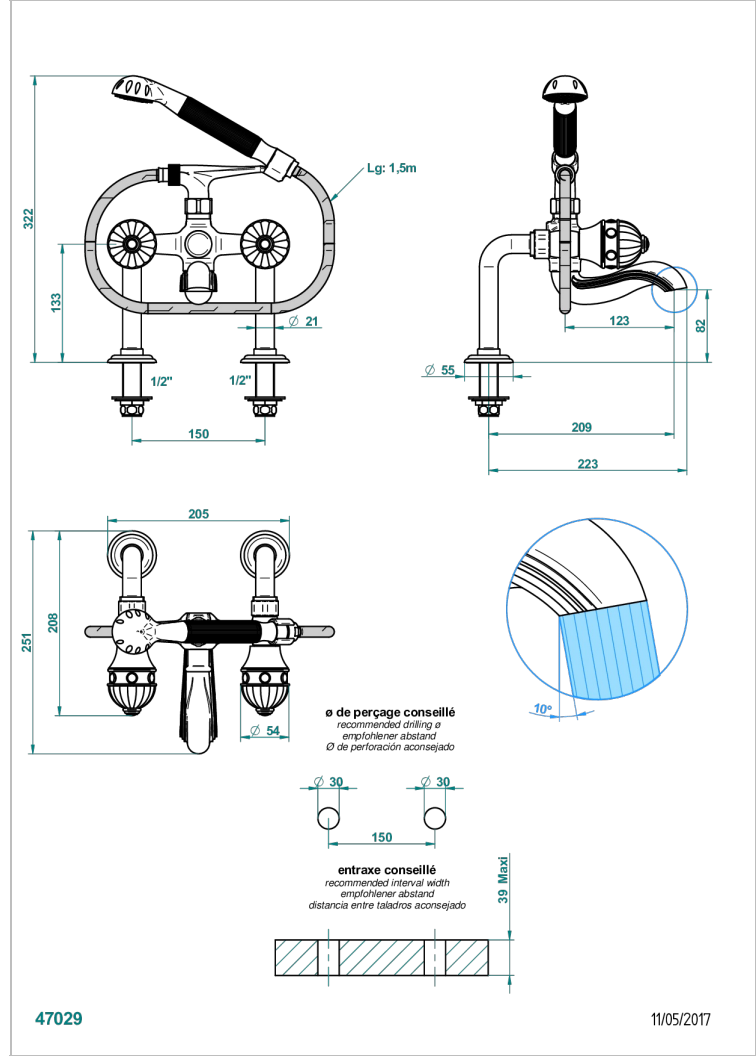

CHEVERNY LAPIS LAZULI

A1T-13G

Rim mounted 2-hole bath/telephone shower mixer, shower and hose

THG[®]
PARIS

CHARACTERISTIC

- ACS : 21ACCLY034

TECHNICAL SPECS

- Recommandé : 3 bars (max. 5 bars) - Advised : 43,5 psi (max. 72 psi)
- Bec : 75 l/min à 3 bars - Douchette : 9,5 l/min à 3 bars
- Spout : 19,8 gpm at 43.5 psi - Handshower : 2.5 gpm at 43.5 psi

STANDARDS

AVAILABLE FINITIONS

Antique nickel - H28
Black ceram - D30
Blush PVD - H62
Brass color PVD - H49
Brown bronze color PVD - F33
Gold color PVD - H52

Graphite PVD - H64
Matt Umber PVD - H67
Matt blush PVD - H60
Matt brass color PVD - H50
Matt brown bronze color PVD - F34
Matt chrome - C02