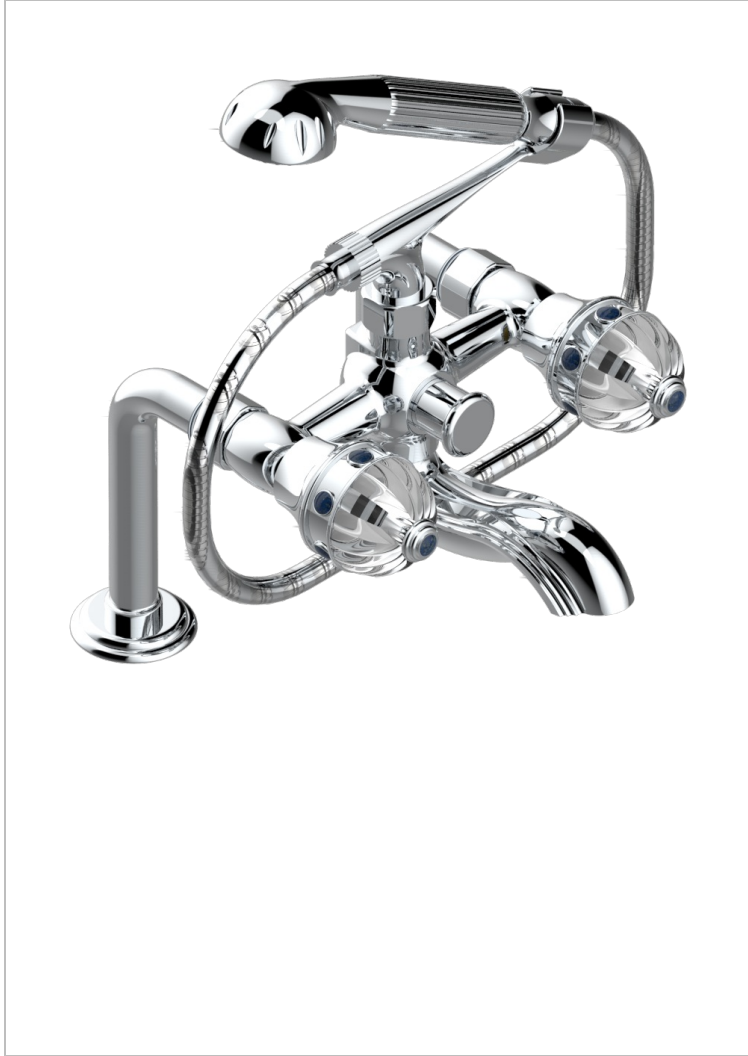

CHEVERNY LAPIS LAZULI

A1T-13G

Rim mounted 2-hole bath/telephone shower mixer, shower and hose

CHARACTERISTIC

- ACS : 21ACCLY034

TECHNICAL SPECS

- Recommandé : 3 bars (max. 5 bars) - Advised : 43,5 psi (max. 72 psi)
- Bec : 75 l/min à 3 bars - Douchette : 9,5 l/min à 3 bars
- Spout : 19,8 gpm at 43.5 psi - Handshower : 2.5 gpm at 43.5 psi

STANDARDS

AVAILABLE FINITIONS

Antique nickel - H28
Black ceram - D30
Blush PVD - H62
Brass color PVD - H49
Brown bronze color PVD - F33
Gold color PVD - H52

Graphite PVD - H64
Matt Umber PVD - H67
Matt blush PVD - H60
Matt brass color PVD - H50
Matt brown bronze color PVD - F34
Matt chrome - C02

Matt gold - F07
Matt gold color PVD - H53
Matt graphite PVD - H65
Matt nickel (color finish) - C01
Matt nickel color PVD - H56
Nickel color PVD - H55

Polished chrome (color finish) - A02
Polished chrome / Polished gold (color finish) - G02
Polished gold (color finish) - F01
Polished nickel - B01
Soft gold - F30
Soft matt gold - F31
Umber PVD - H66