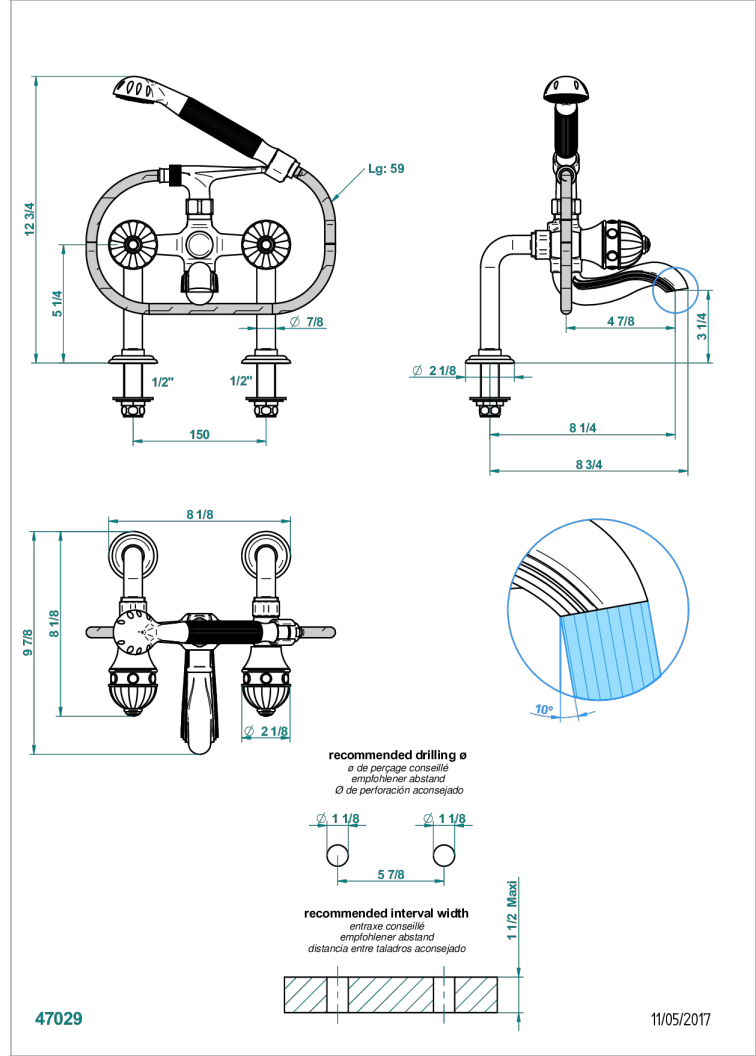

CHEVERNY LAPIS LAZULI

A1T-13G

Rim mounted 2-hole bath/telephone shower mixer, shower and hose

CHARACTERISTIC

- ACS : 21ACCLY034

TECHNICAL SPECS

- Recommandé : 3 bars (max. 5 bars) - Advised : 43,5 psi (max. 72 psi)
- Bec : 75 l/min à 3 bars - Douchette : 9,5 l/min à 3 bars
- Spout : 19,8 gpm at 43.5 psi - Handshower : 2.5 gpm at 43.5 psi

STANDARDS

AVAILABLE FINITIONS

Antique nickel - H28
Black ceram - D30
Blush PVD - H62
Brass color PVD - H49
Brown bronze color PVD - F33
Gold color PVD - H52

Graphite PVD - H64
Matt Umber PVD - H67
Matt blush PVD - H60
Matt brass color PVD - H50
Matt brown bronze color PVD - F34
Matt chrome - C02