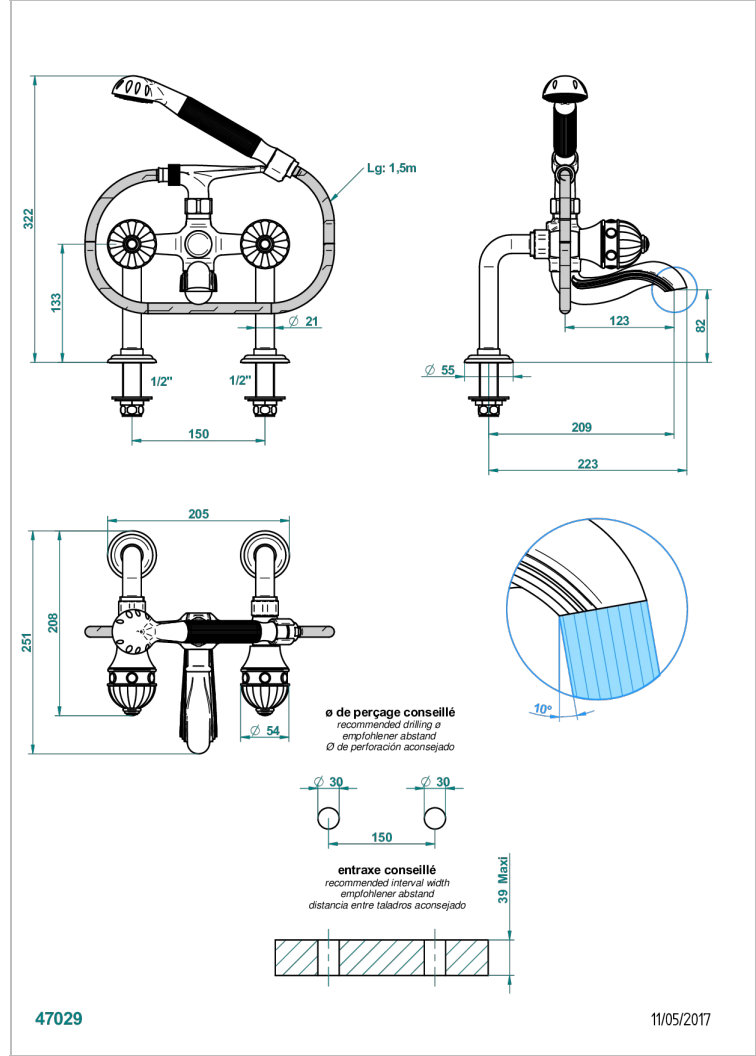

AMBOISE LAPIS LAZULI

A1K-13G

Rim mounted 2-hole bath/telephone shower mixer, shower and hose

CHARACTERISTIC

- ACS : 21ACCLY034

TECHNICAL SPECS

- Recommandé : 3 bars (max. 5 bars) - Advised : 43,5 psi (max. 72 psi)
- Bec : 75 l/min à 3 bars - Douchette : 9,5 l/min à 3 bars
- Spout : 19,8 gpm at 43.5 psi - Handshower : 2.5 gpm at 43.5 psi

STANDARDS

AVAILABLE FINITIONS

Antique nickel - H28
Black ceram - D30
Blush PVD - H62
Brass color PVD - H49
Brown bronze color PVD - F33
Gold color PVD - H52

Graphite PVD - H64
Matt Umber PVD - H67
Matt blush PVD - H60
Matt brass color PVD - H50
Matt brown bronze color PVD - F34
Matt chrome - C02